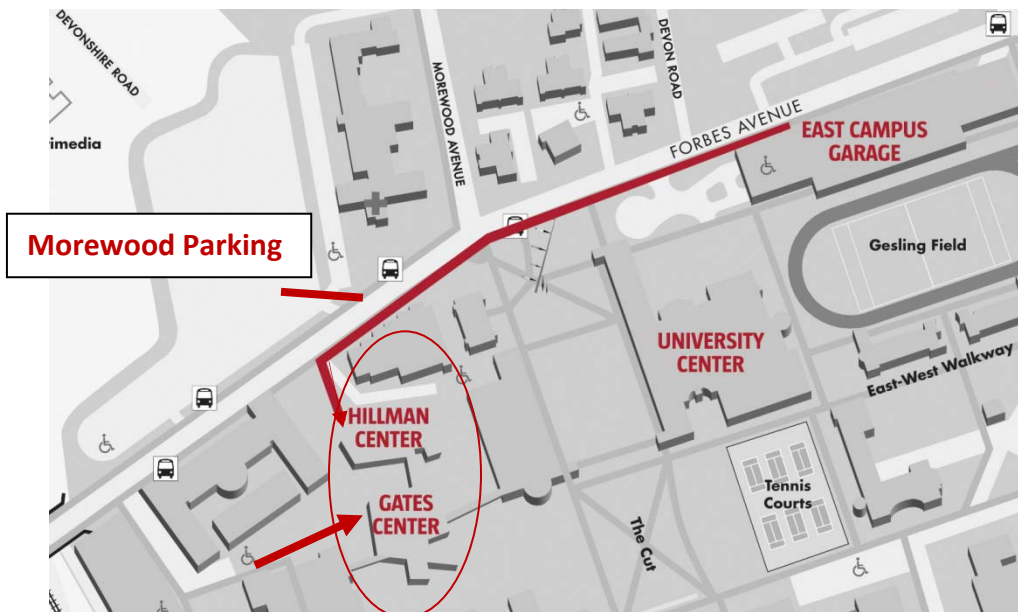

## Gates and Hillman Centers Map and Directions

Rm 6115 Gates

Forbes Ave towards Oakland (Morewood parking across the street)

- (1) **To get to the Morewood Parking Lot:** From the corner of Forbes and Morewood, drive west and make a right turn into the first driveway. Park in the Morewood parking lot. **From the lot, walk across Forbes, and enter the Hillman Center** (the new structure with black zinc on the outside). You will be entering on the 4th floor. Turn left around the corner from the entrance, and then go right across the corridor/bridge to the **Gates Center**. The elevator will be straight ahead. Take it to the 6th floor.
- (2) **The East Campus Garage:** From the corner of Forbes and Morewood, drive east and make a right turn into the first driveway. Turn left and park in the campus garage. **Walk down Forbes and enter the Hillman Center as above.**
- (3) **Alternatively, enter the Gates Center from the West entrance.** This is the 3<sup>rd</sup> floor. Go straight to the end of the hall and take the elevator up to 6.