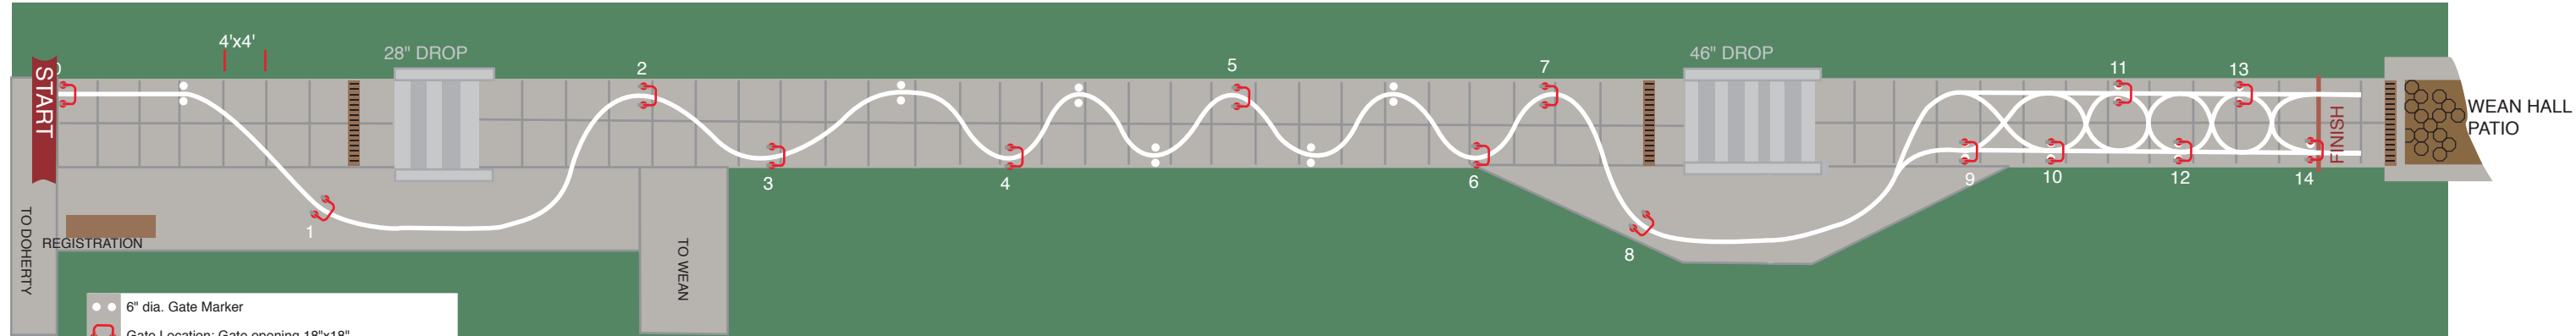

April 3, 2019 Mobot Mini-Challenge Course Layout

- ● 6" dia. Gate Marker
- 🚪 Gate Location: Gate opening 18"x18"
- * Actual Gate Locations will be announced 48 hours prior to race

for more details, e-mail Mobot@cs.cmu.edu, or see www.cs.cmu.edu/mobot