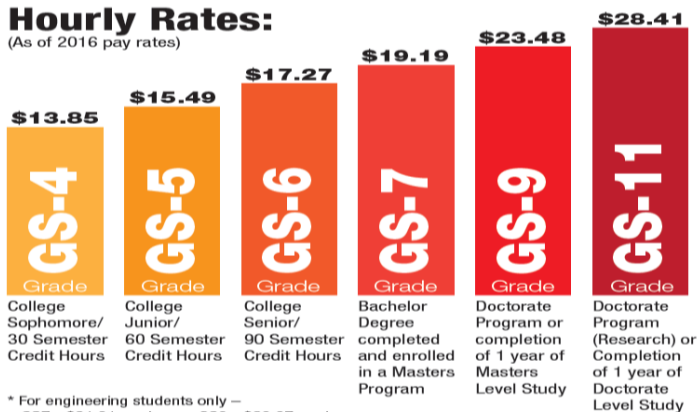

APPLY NOW for Paid Internship Positions at NASA's Kennedy Space Center

NASA Pathways Internship Employment Program (IEP): This is a Program for students currently enrolled or accepted for enrollment in a degree seeking program. These positions may lead to full-time employment with NASA after graduation.

- ✚ **NASA Center:** Kennedy Space Center, FL
- ✚ **Application Open Date:** Tuesday, September 13, 2016
- ✚ **Application Close Date:** Thursday, September 15, 2016 11:59 EST
- ✚ **Anticipated Position Start Date:** Monday, January 23, 2017
- ✚ **Available Positions:** Approximately 20+
- ✚ **Application Website:** <https://www.usajobs.gov/>
- ✚ **KSC Pathways Program Website:** <http://pathways.ksc.nasa.gov/>

Hourly Rates:

(As of 2016 pay rates)

MUST BE ABLE TO COMPLETE 640 HOURS OF WORK PRIOR TO GRADUATION & GRADUATE NO SOONER THAN MAY 17, 2017

Announcement	Type	Preferred Majors	GS Level	Positions
KS16I0024	899 Engineering – Undergraduate	Aerospace Engineering, Computer Engineering, Electrical Engineering, Industrial Engineering, Mechanical Engineering, Systems Engineering	GS-5	9
KS16I0025	899 Engineering - Graduate	Materials Engineering/Science, Mechanical Engineering	GS-7	2
KS16I0026	399 Administration - Undergraduate	Accounting, Business, Economics, Finance	GS-5	3
KS16I0027	399 Administration – Graduate	Accounting, Business, Economics, Finance	GS-7	4
KS16I0029	2299 IT Management – Graduate	IT Security	GS-7	1
KS16I0030	2199 Transportation - Undergraduate	Transportation Management	GS-5	1