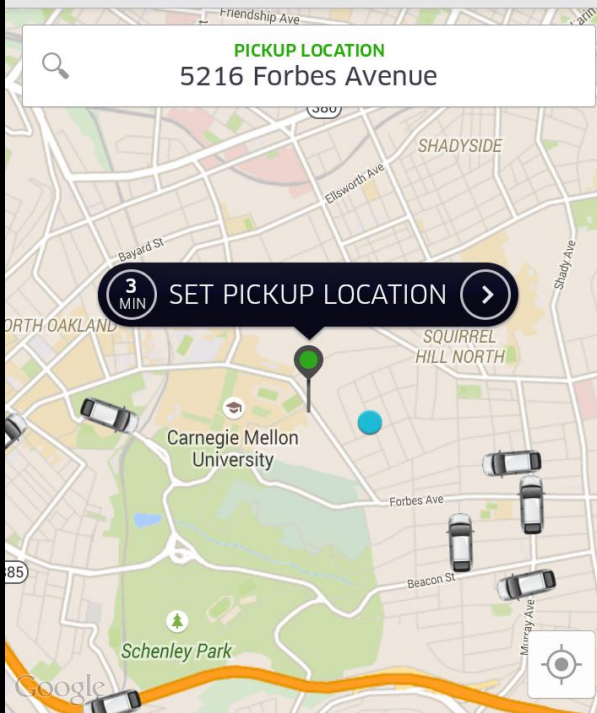

Hunt Library

Kraus Campo

Forbes Ave

Normlee Pl

Malvern Ave

Robin Way

Beeler St

Penton Rd

Beeler St

Holyrood Rd

Dorset Rd

Devon Rd

Morewood Ave

walkway

Parish Ln

Unger Ln

Olym

uberX      uberXL

A slider control is shown below the vehicle options. The slider is currently positioned towards the "uberX" side, which is represented by a car icon. The "uberXL" side is represented by a larger car icon.