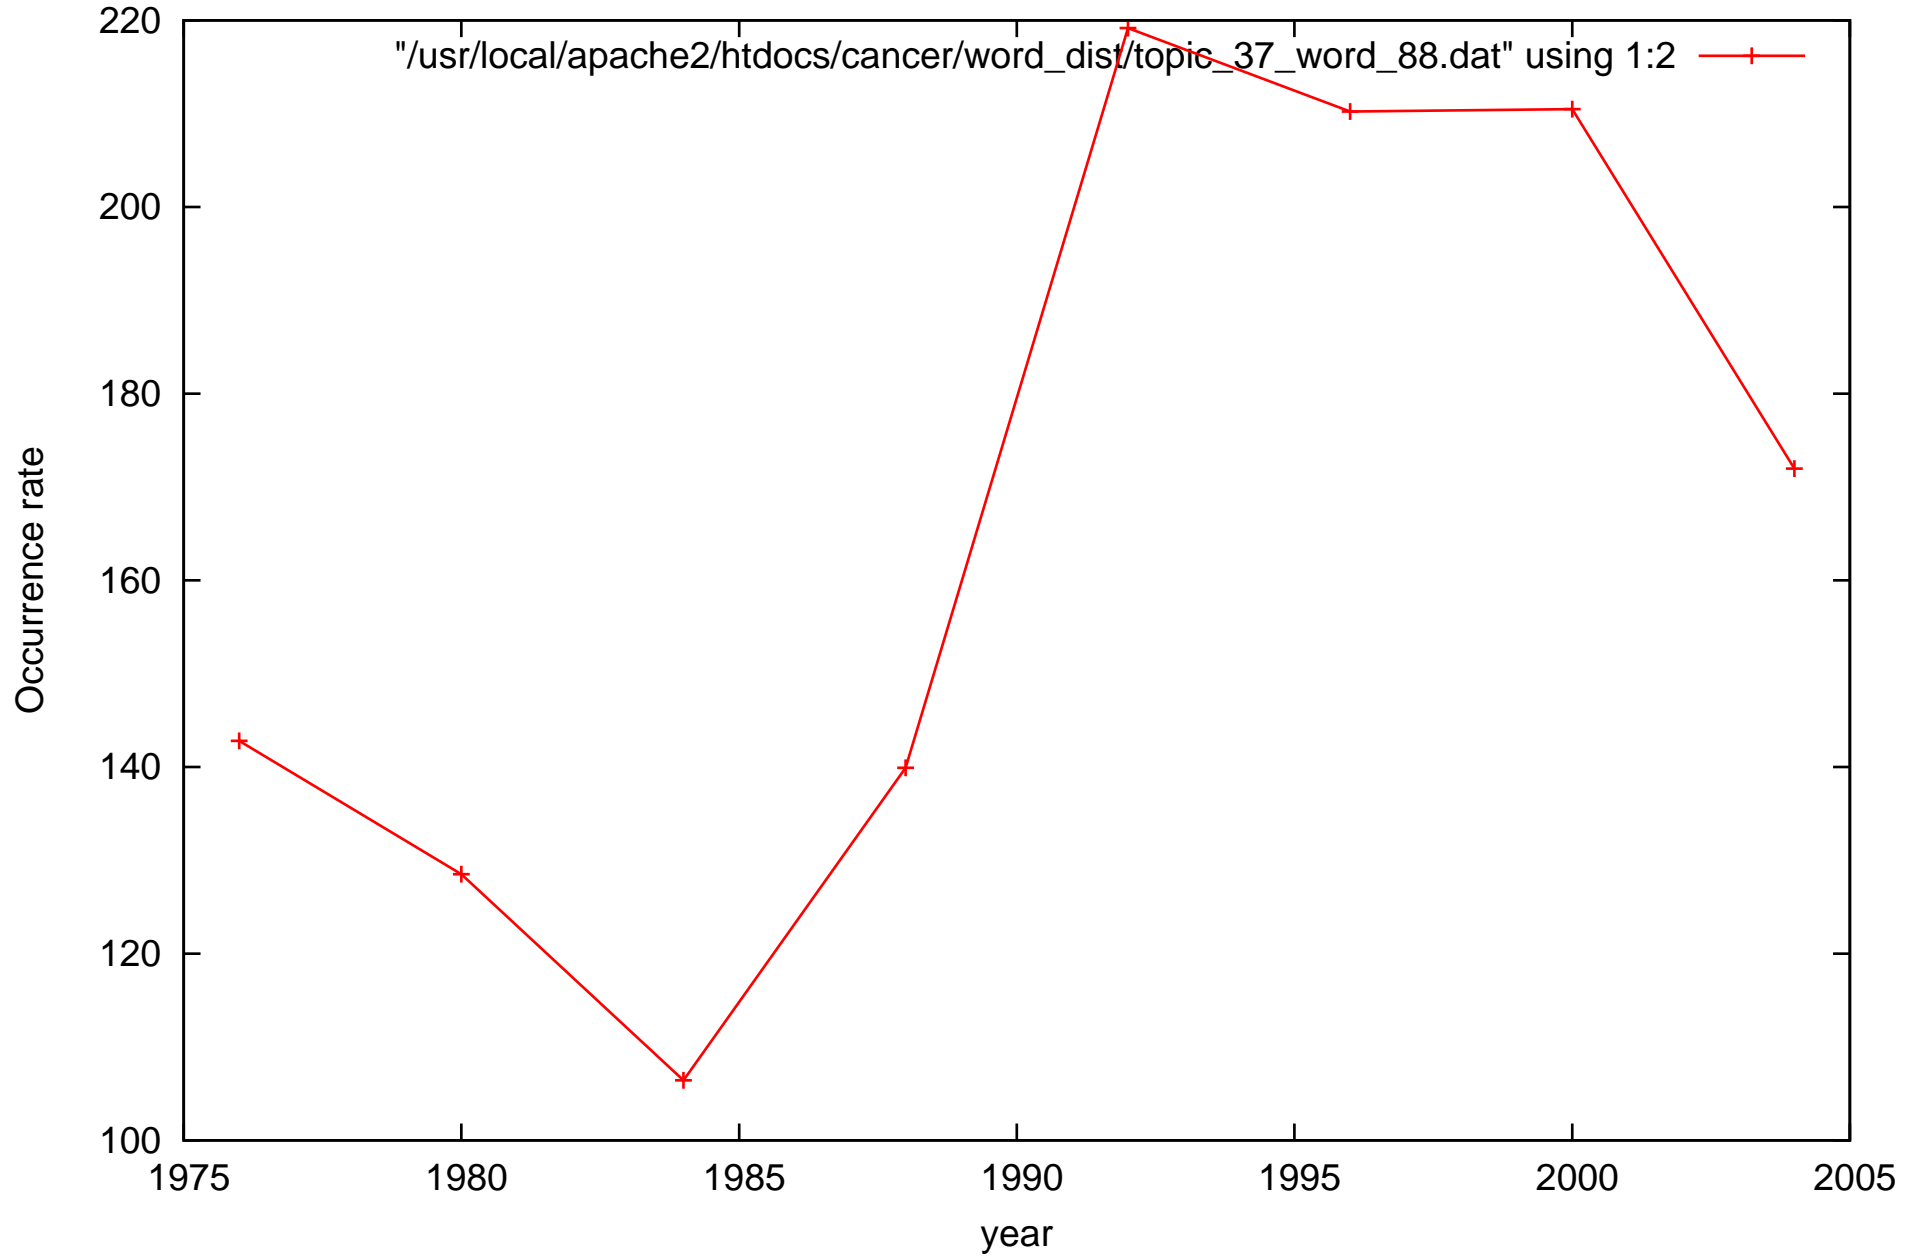

Evolution of word screen in topic 37

"/usr/local/apache2/htdocs/cancer/word_dist/topic_37_word_88.dat" using 1:2