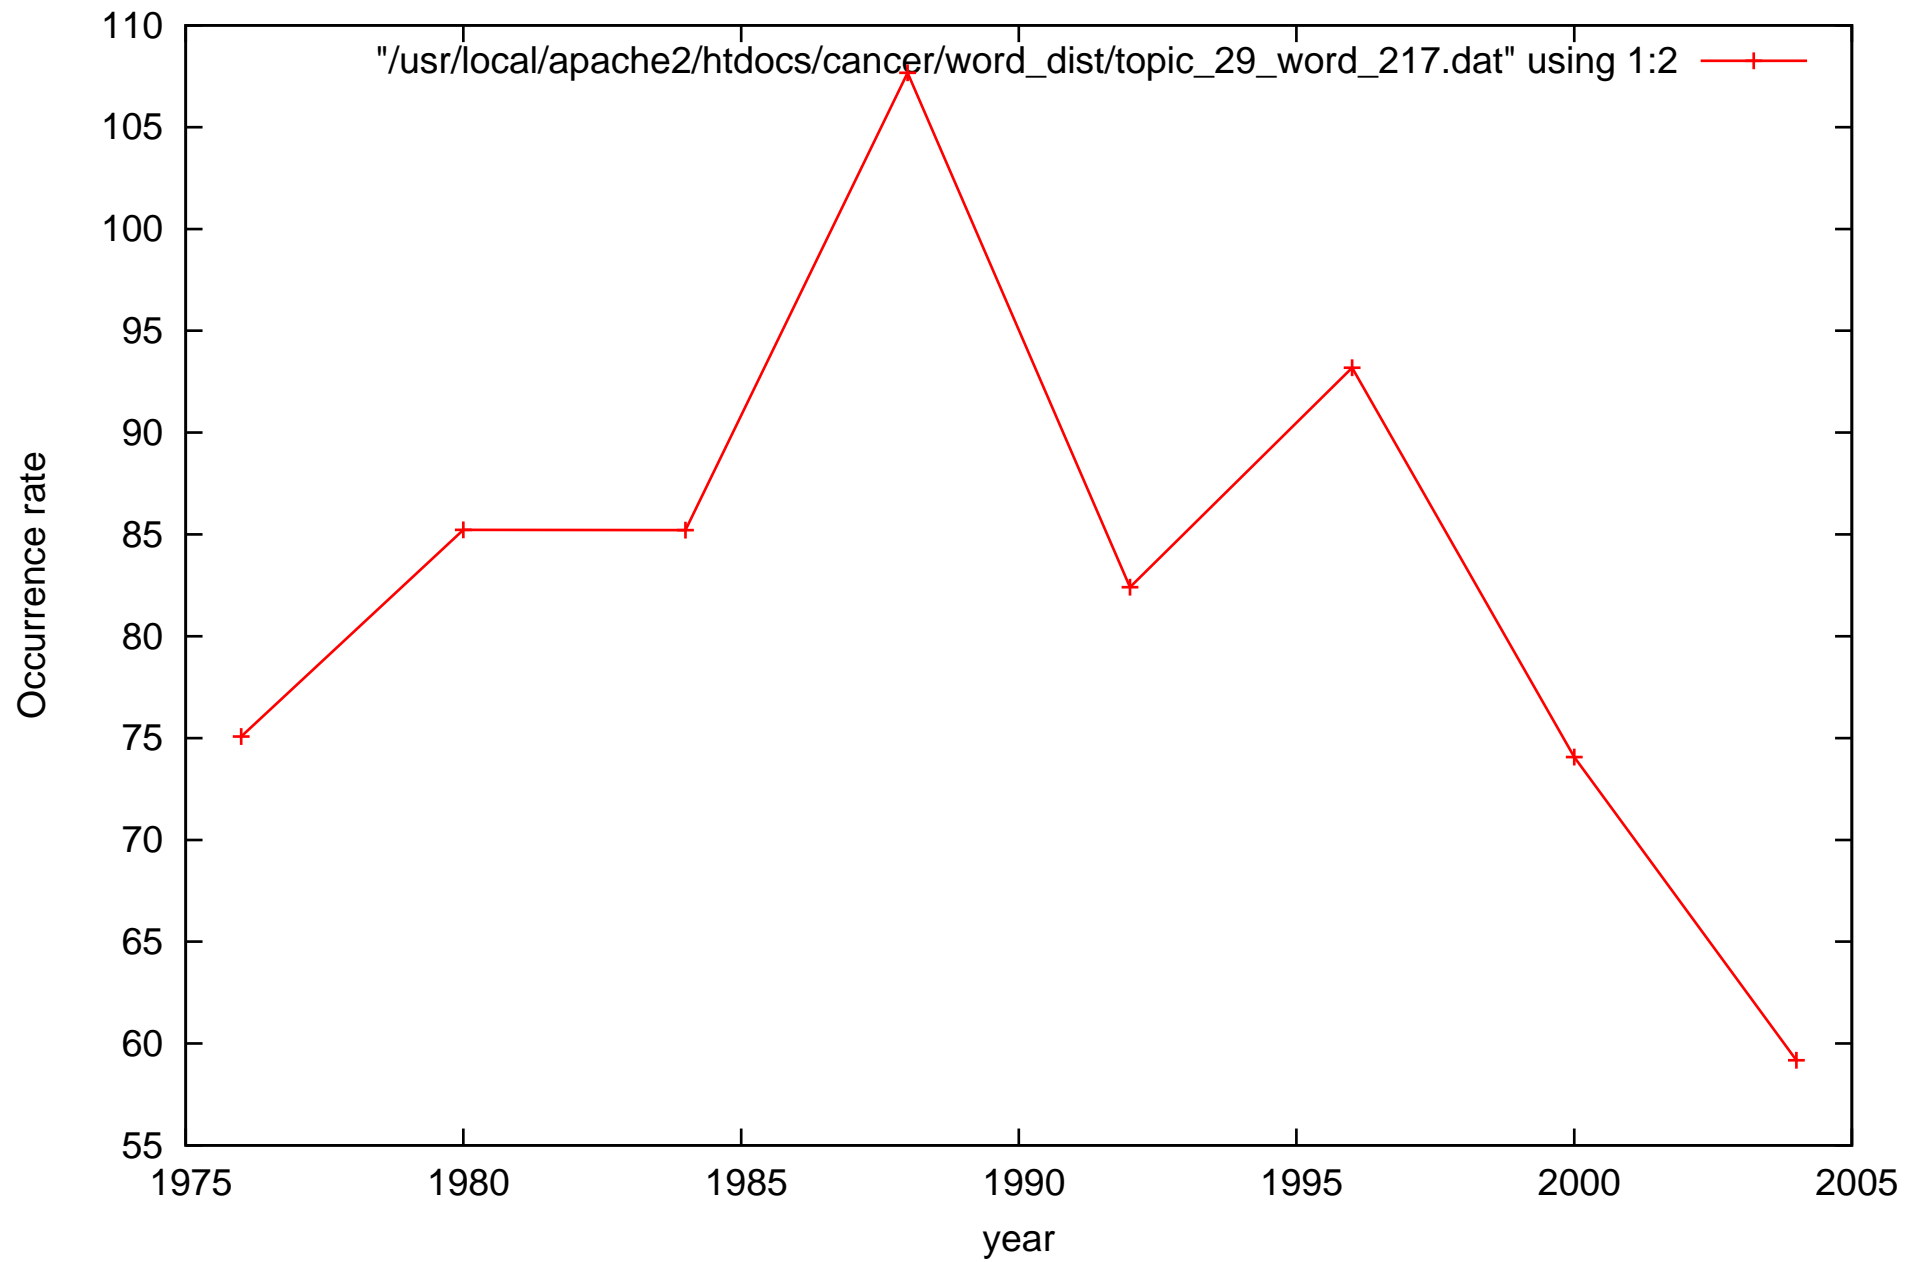

Evolution of word mark in topic 29

"/usr/local/apache2/htdocs/cancer/word\_dist/topic\_29\_word\_217.dat" using 1:2