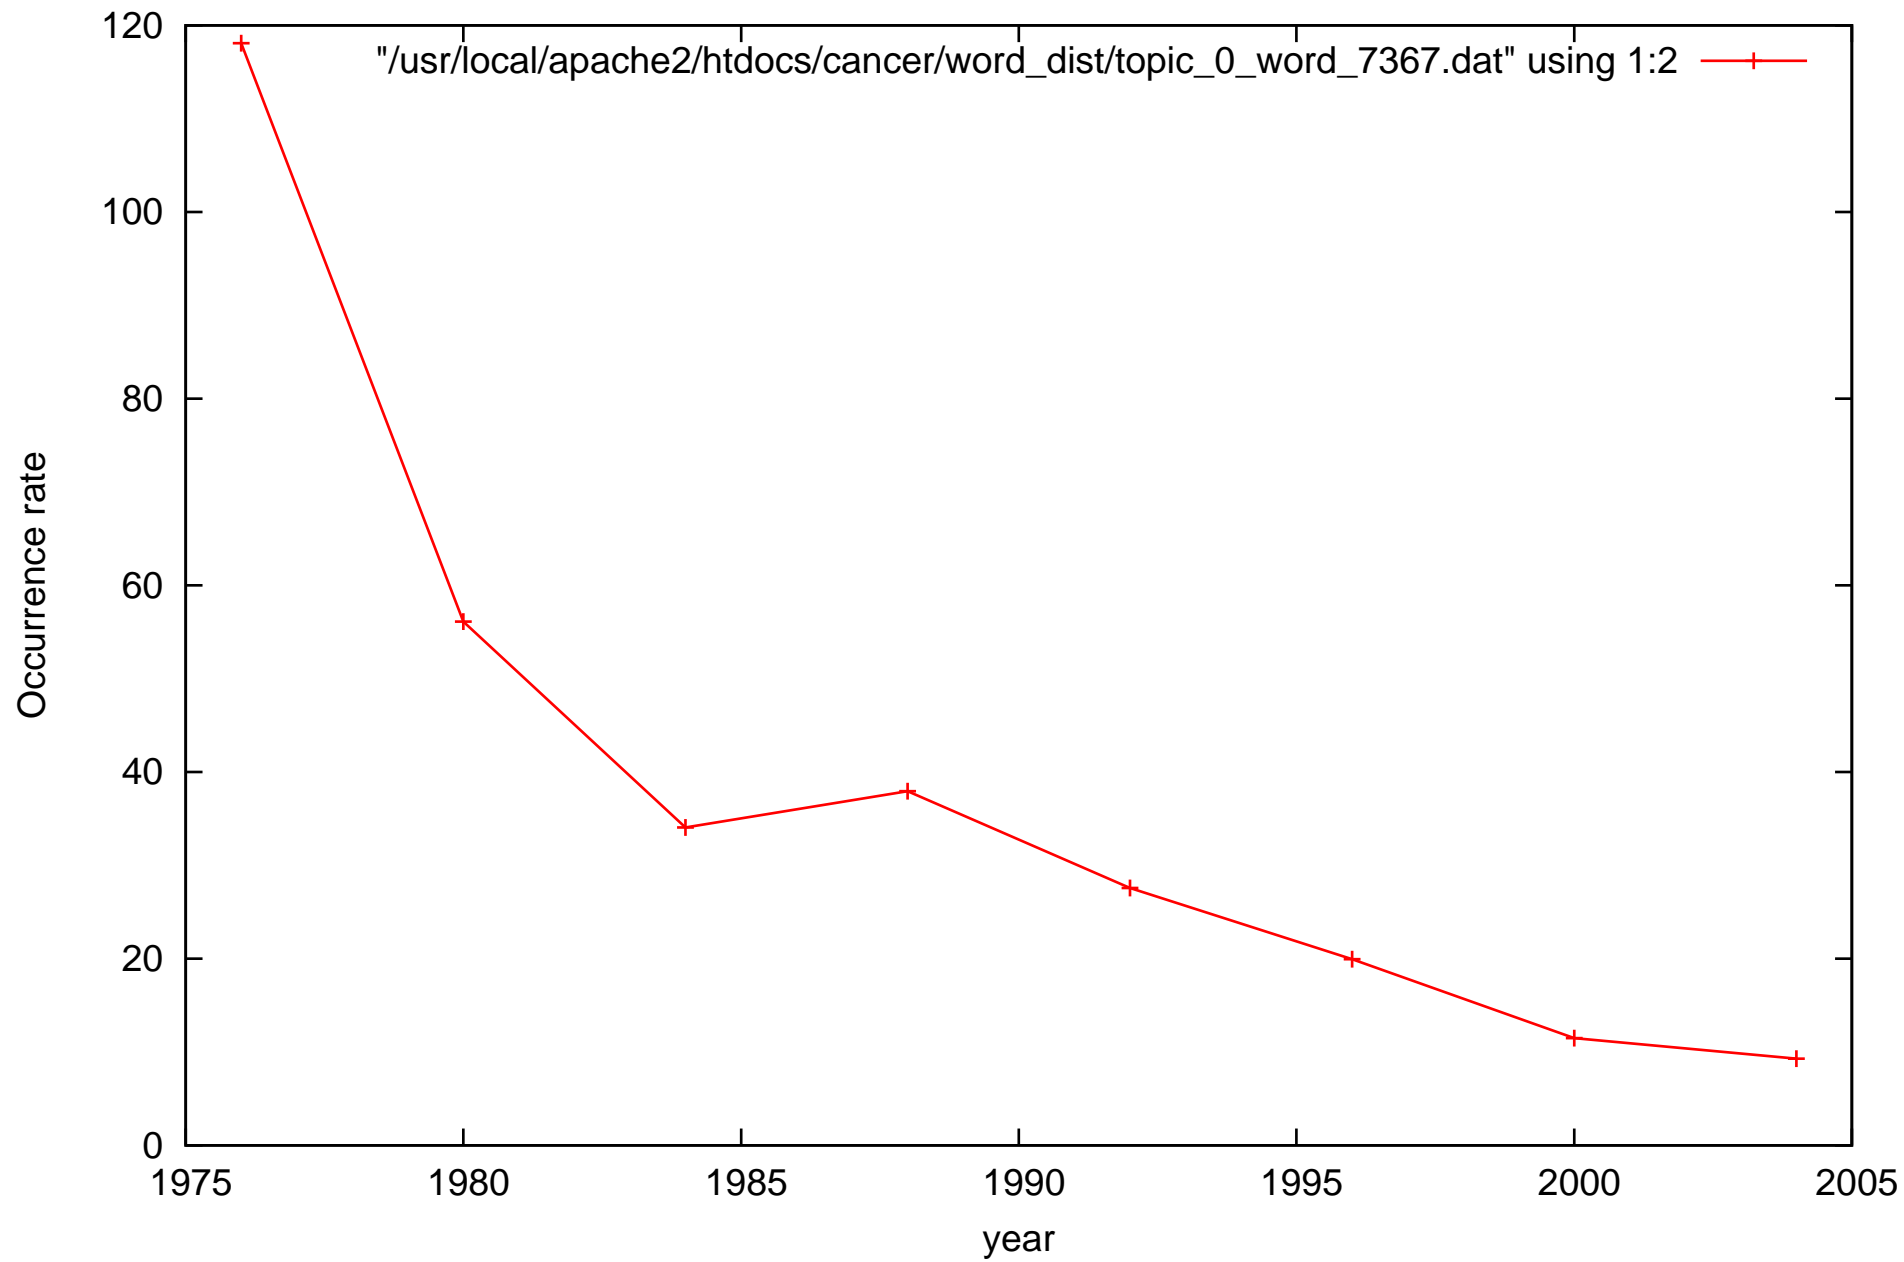

Evolution of word percent in topic 0

"/usr/local/apache2/htdocs/cancer/word_dist/topic_0_word_7367.dat" using 1:2