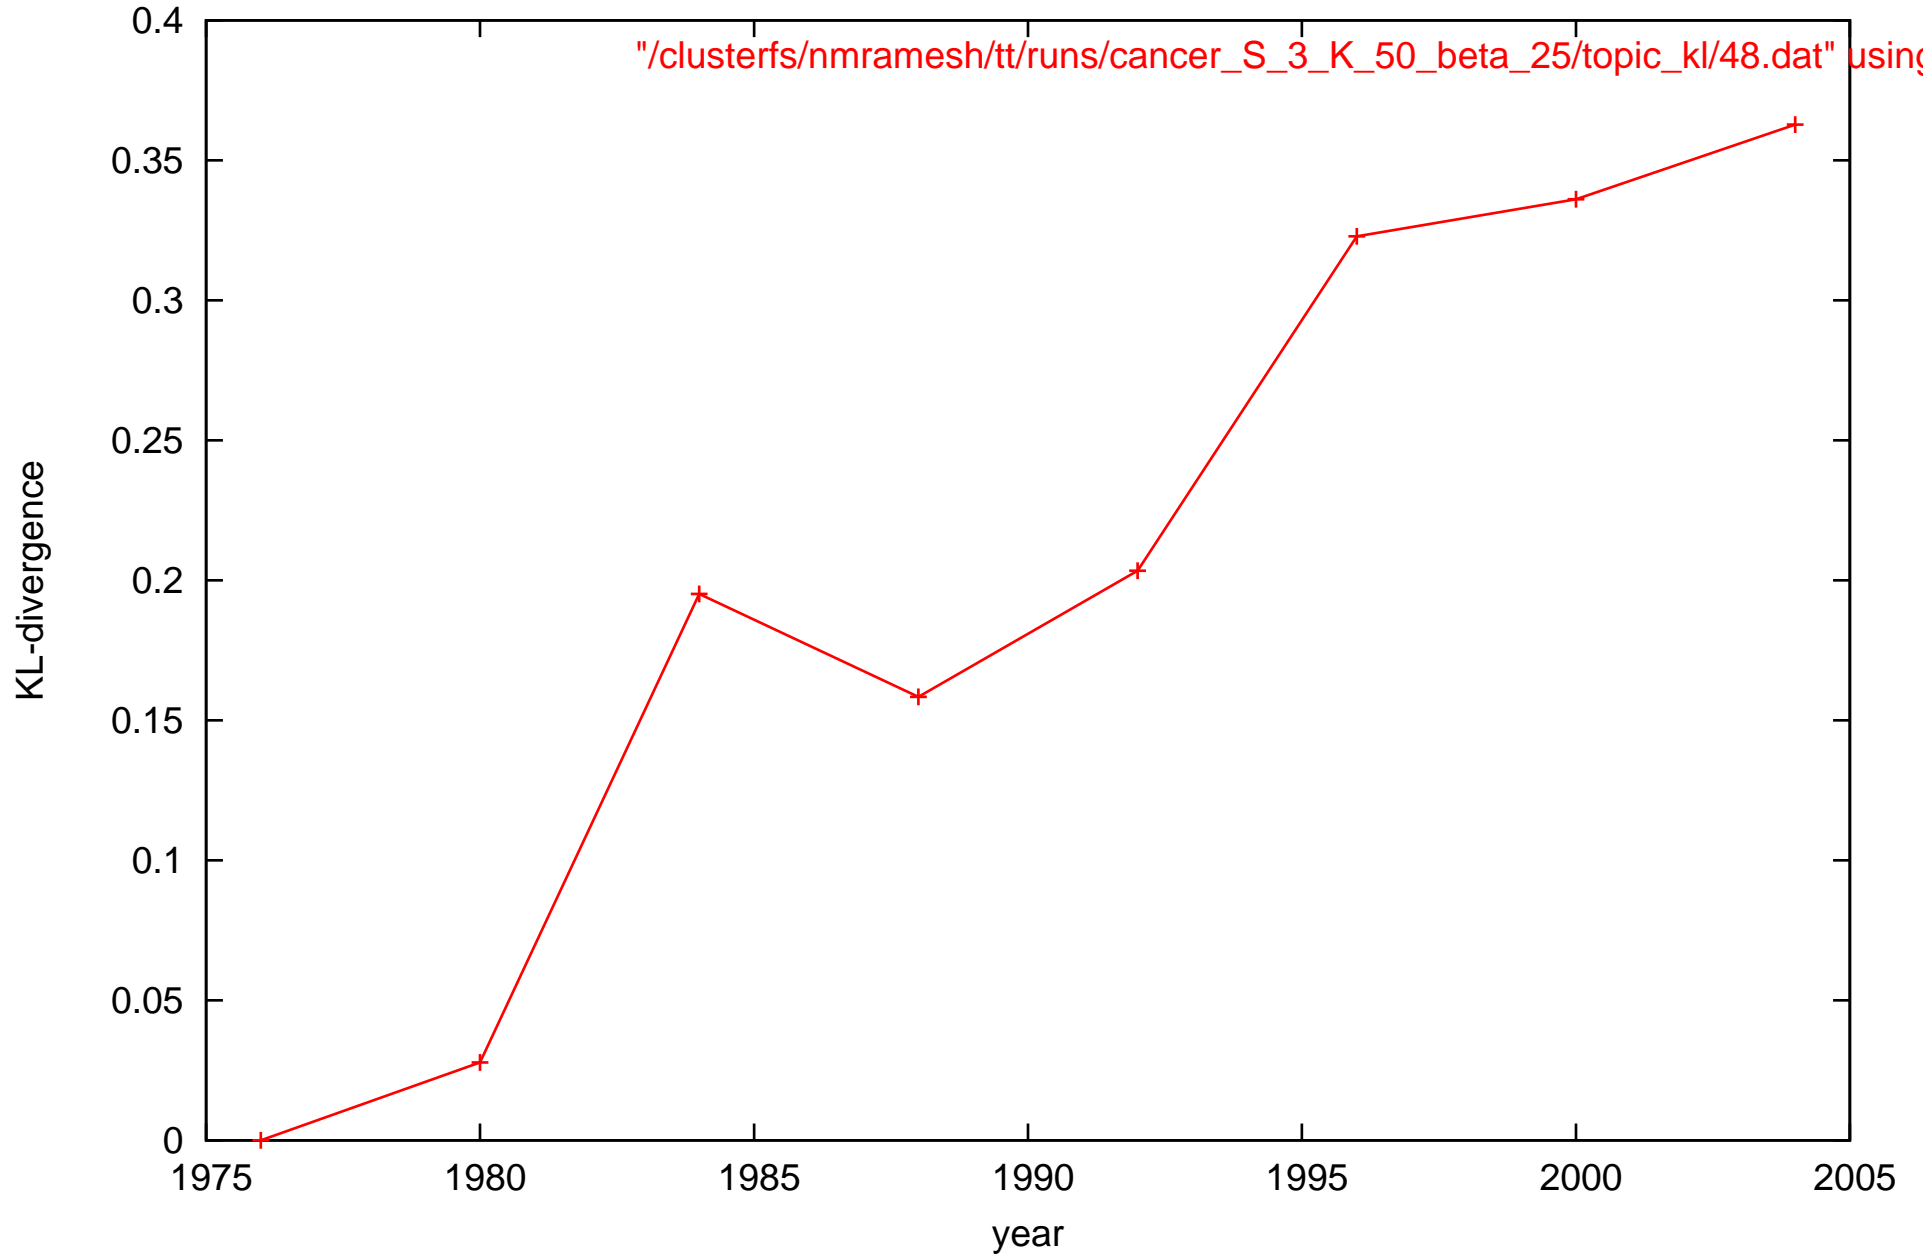

Drift of topic 48

"/clusterfs/nmramesh/tt/runs/cancer_S_3_K_50_beta_25/topic_kl/48.dat" using 1.