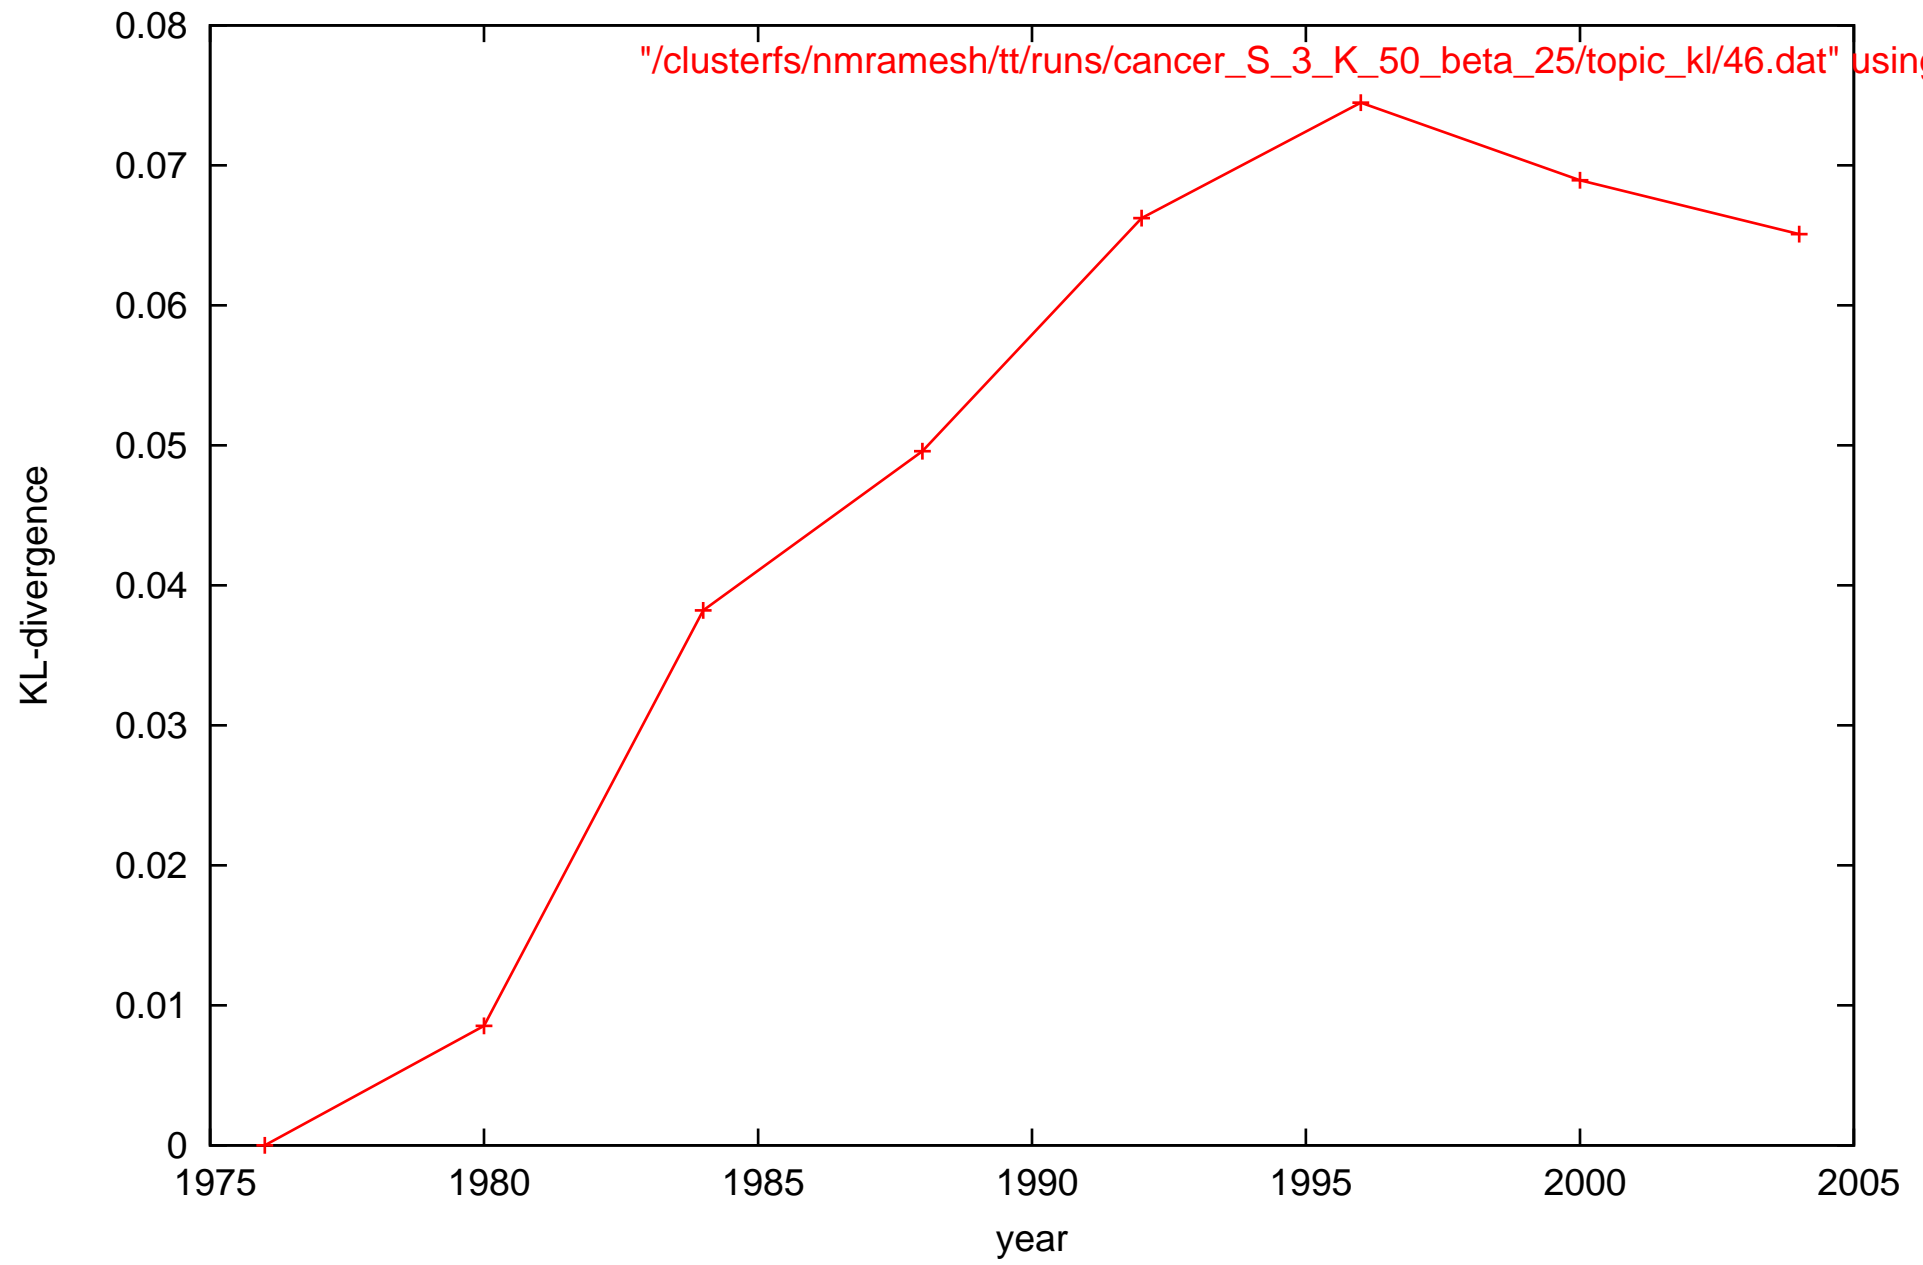

Drift of topic 46

"/clusterfs/nmramesh/tt/runs/cancer\_S\_3\_K\_50\_beta\_25/topic\_kl/46.dat" using 1.