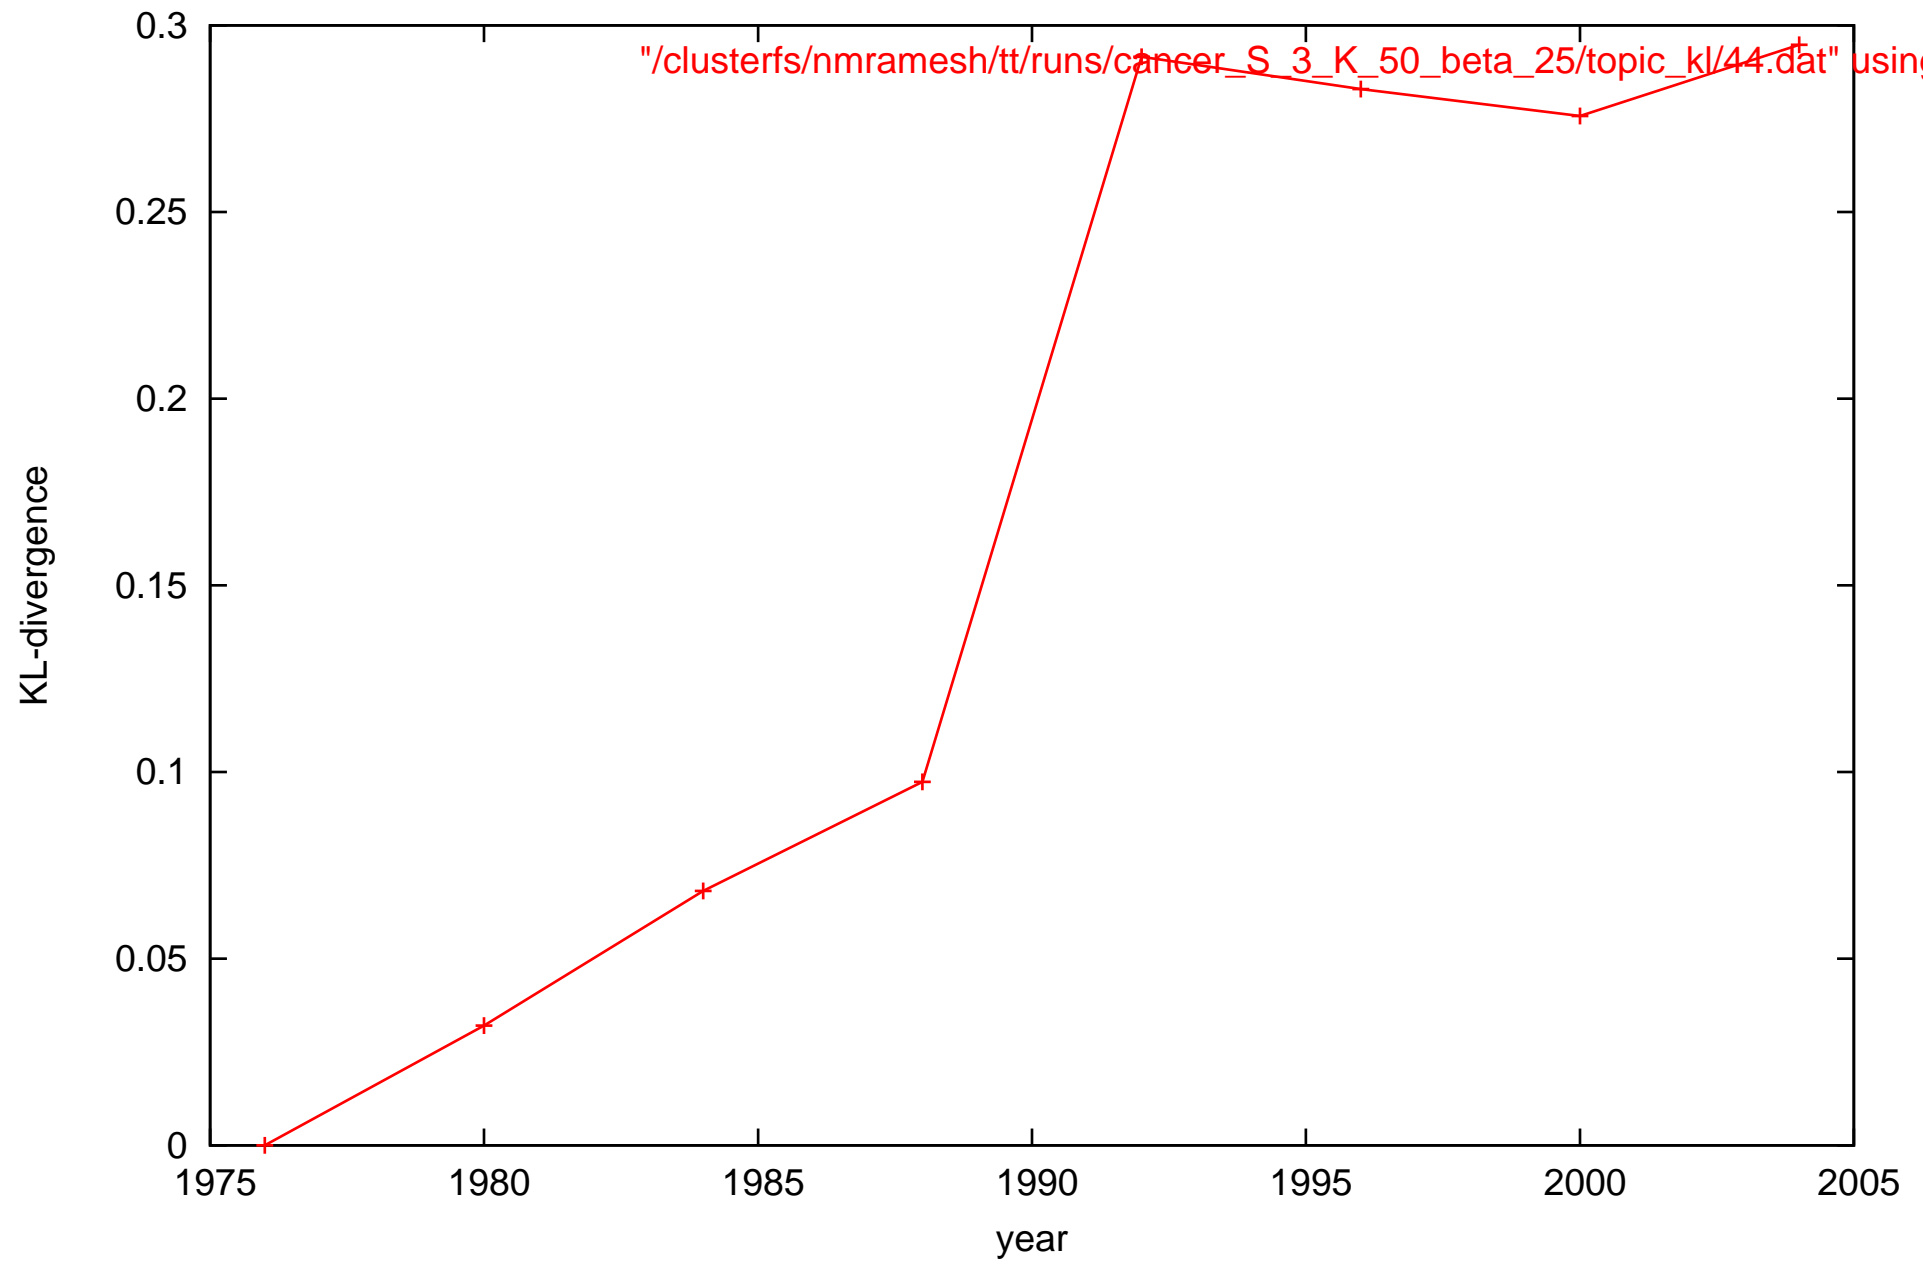

Drift of topic 44

"/clusterfs/nmramesh/tt/runs/cancer\_S\_3\_K\_50\_beta\_25/topic\_kl/44.dat" using 1