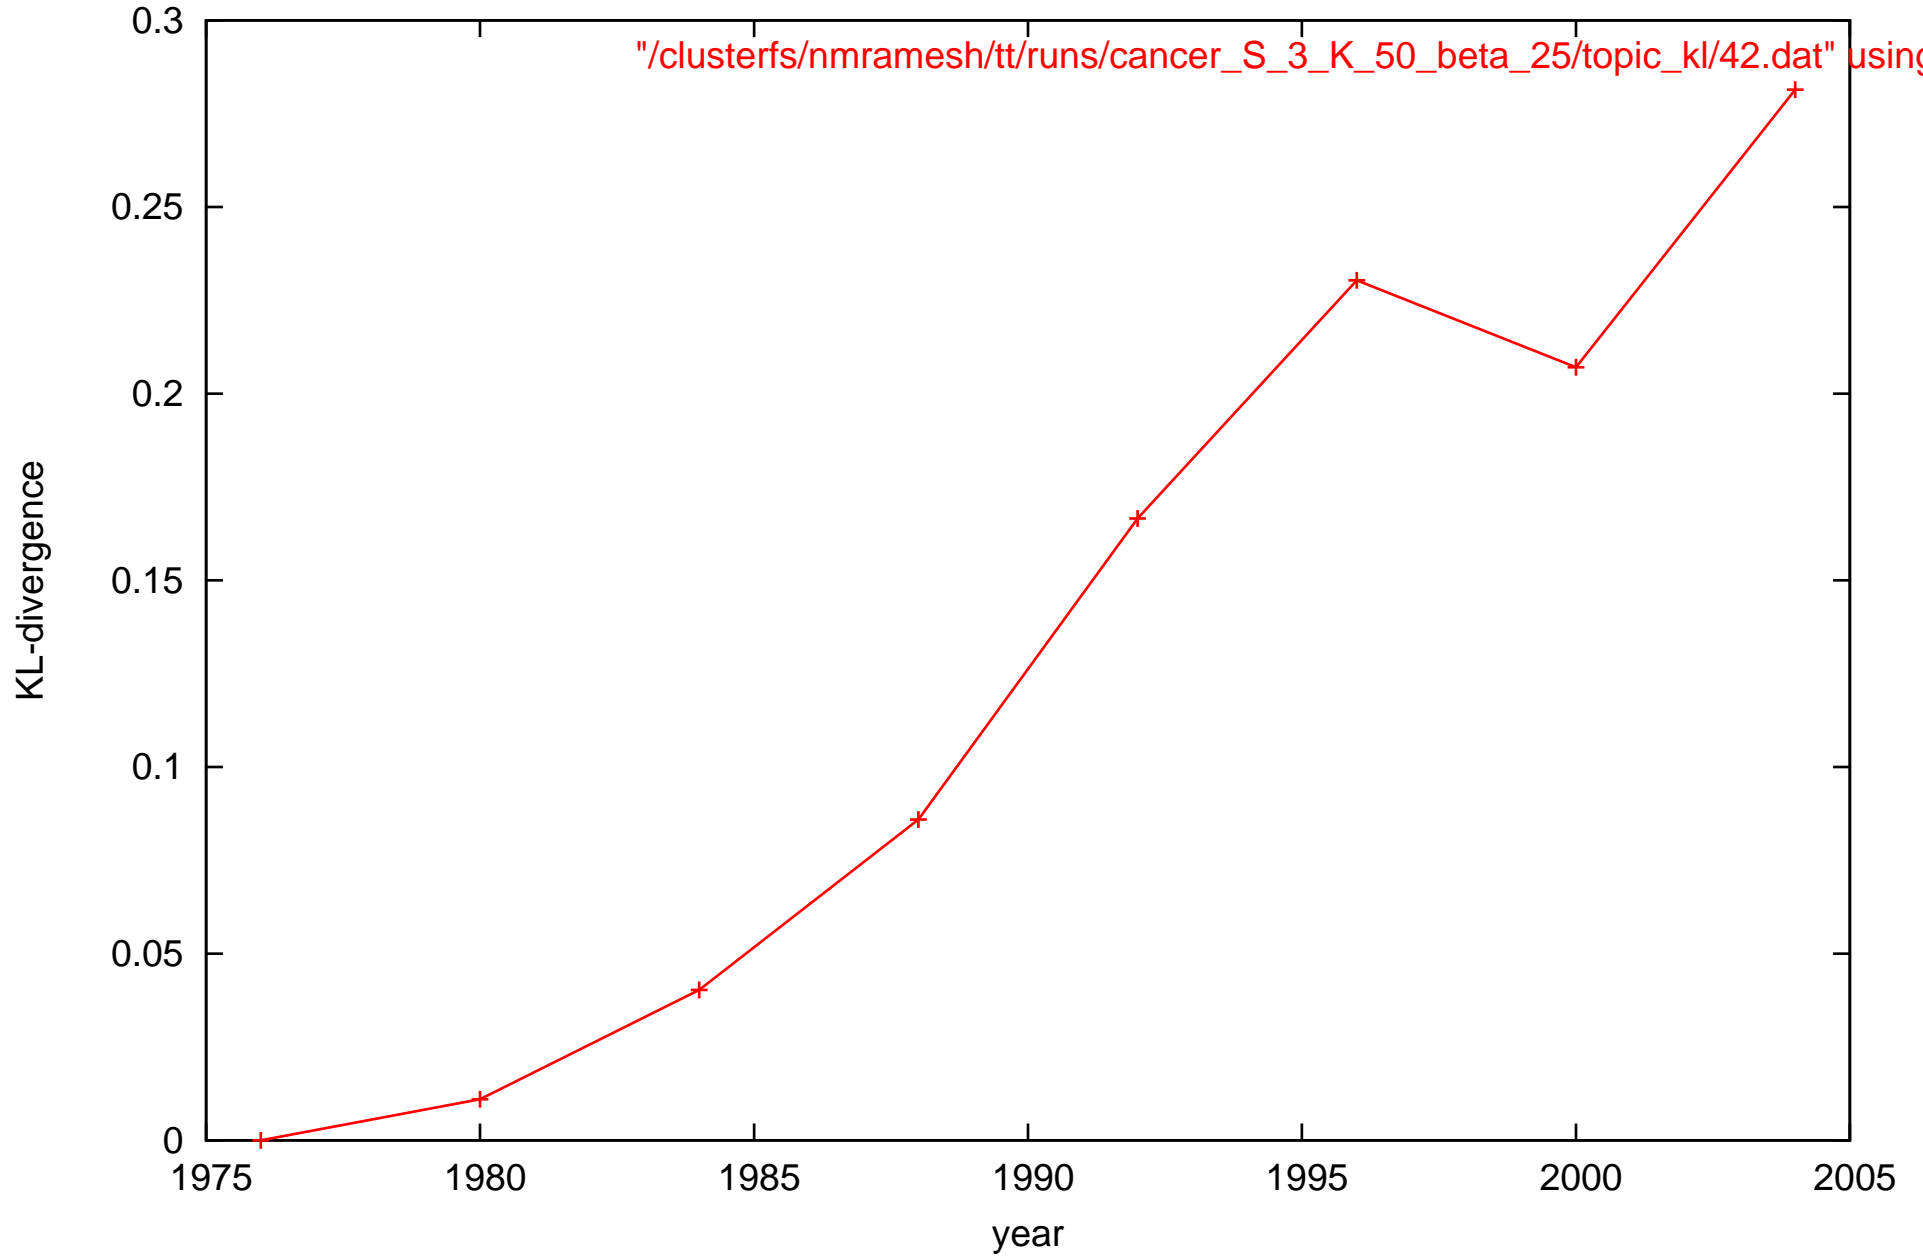

Drift of topic 42

"/clusterfs/nmramesh/tt/runs/cancer_S_3_K_50_beta_25/topic_kl/42.dat" using 1.