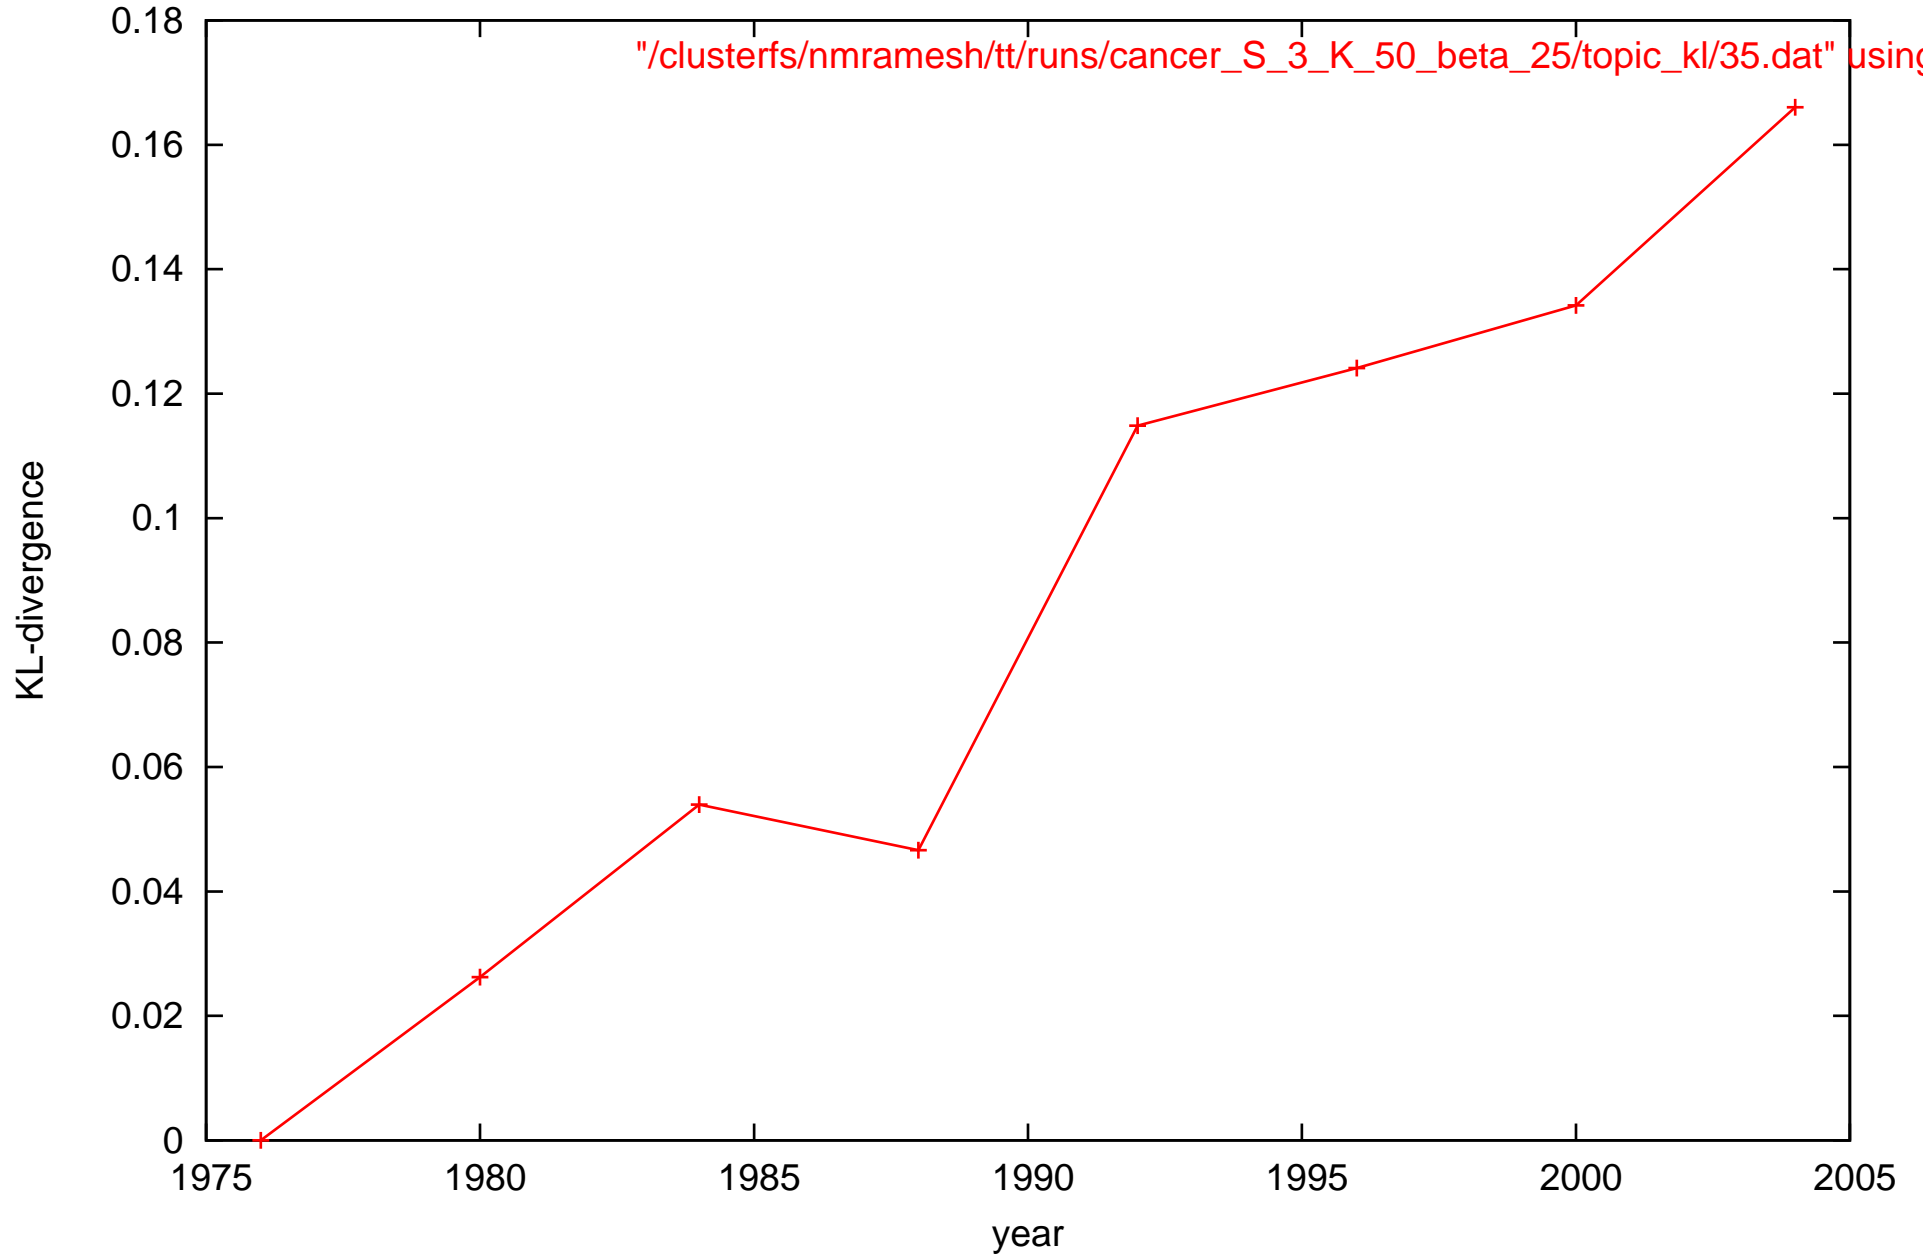

Drift of topic 35

"/clusterfs/nmramesh/tt/runs/cancer_S_3_K_50_beta_25/topic_kl/35.dat" using 1.