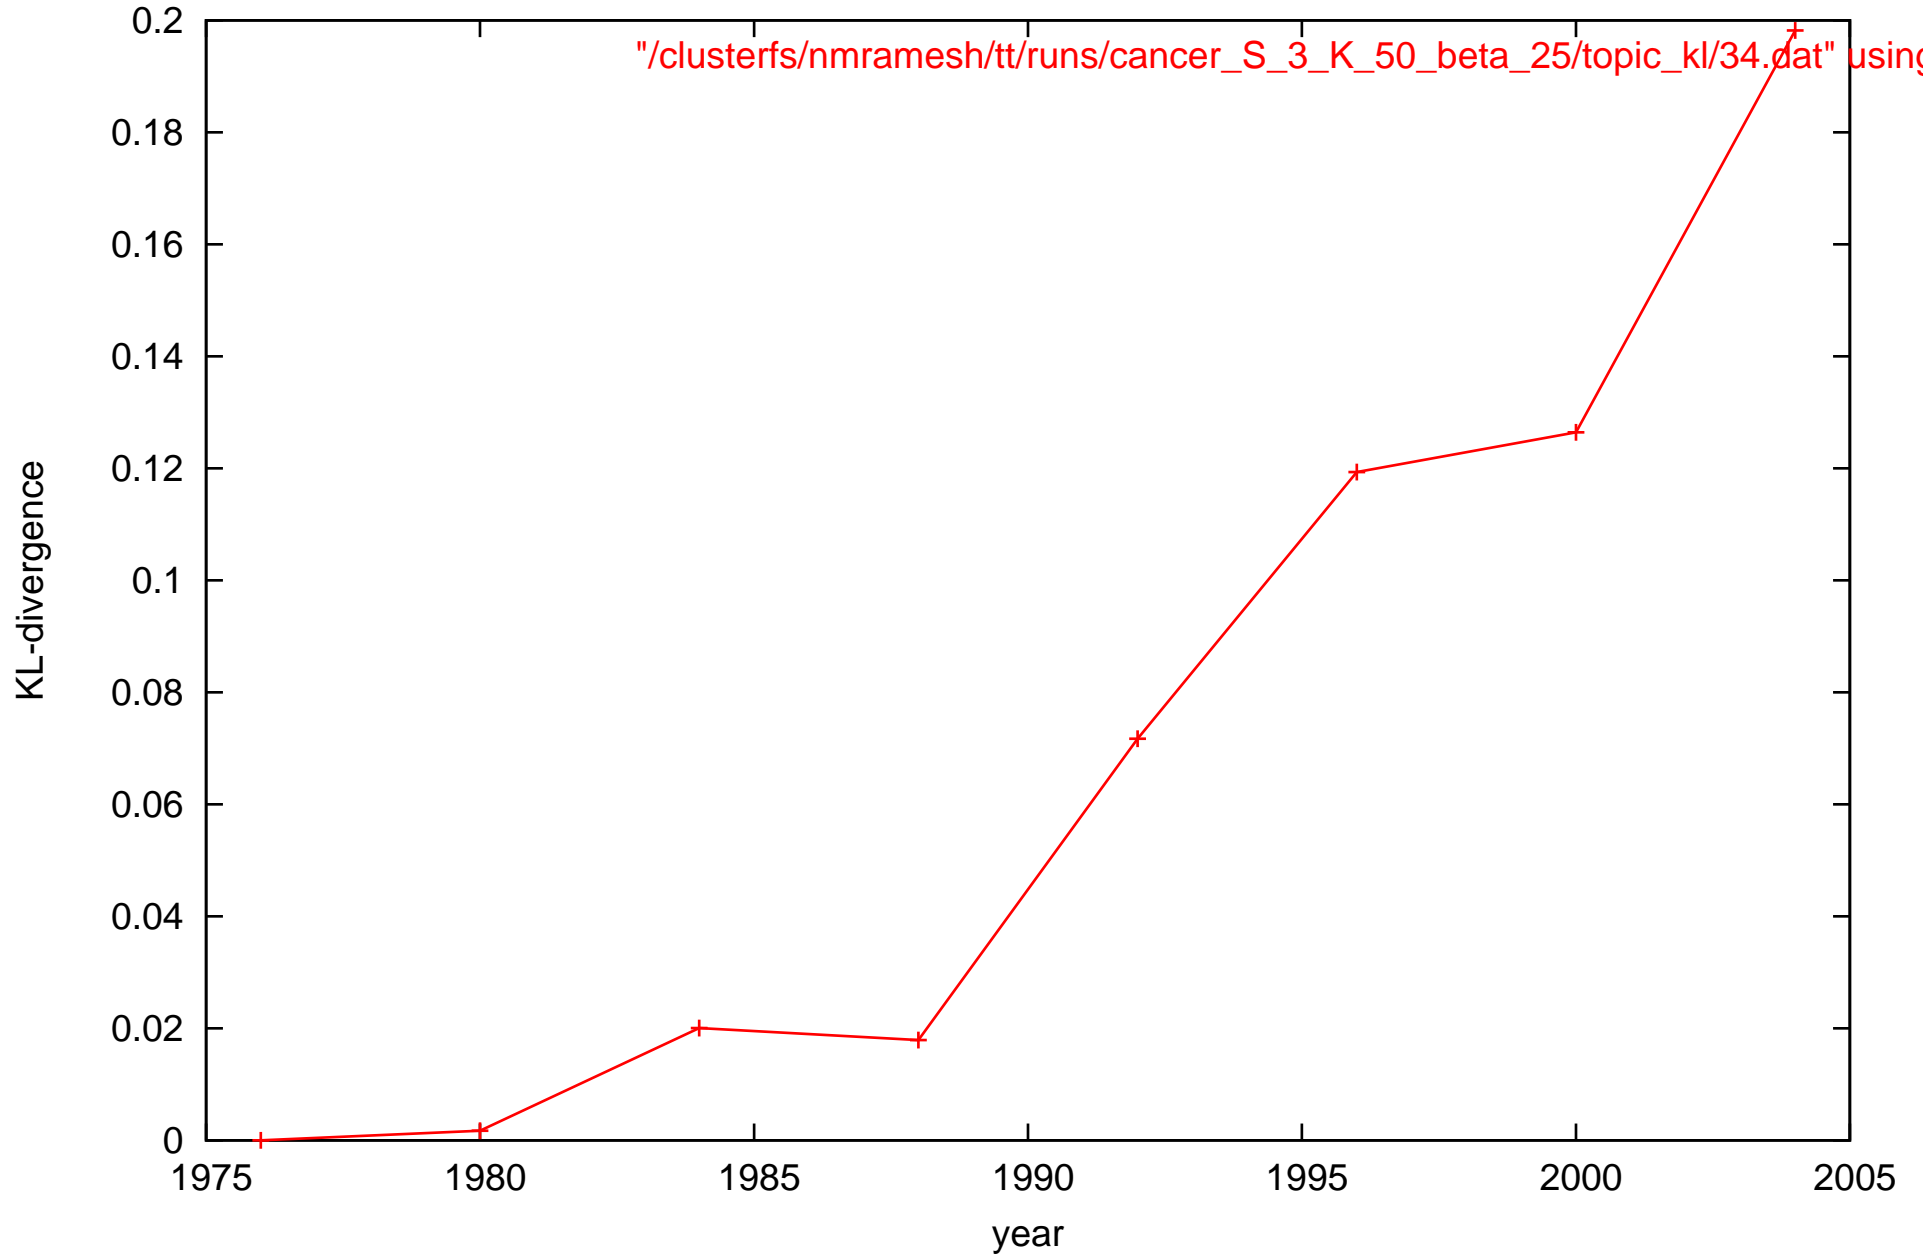

Drift of topic 34

"/clusterfs/nmramesh/tt/runs/cancer_S_3_K_50_beta_25/topic_kl/34.dat" using 1.