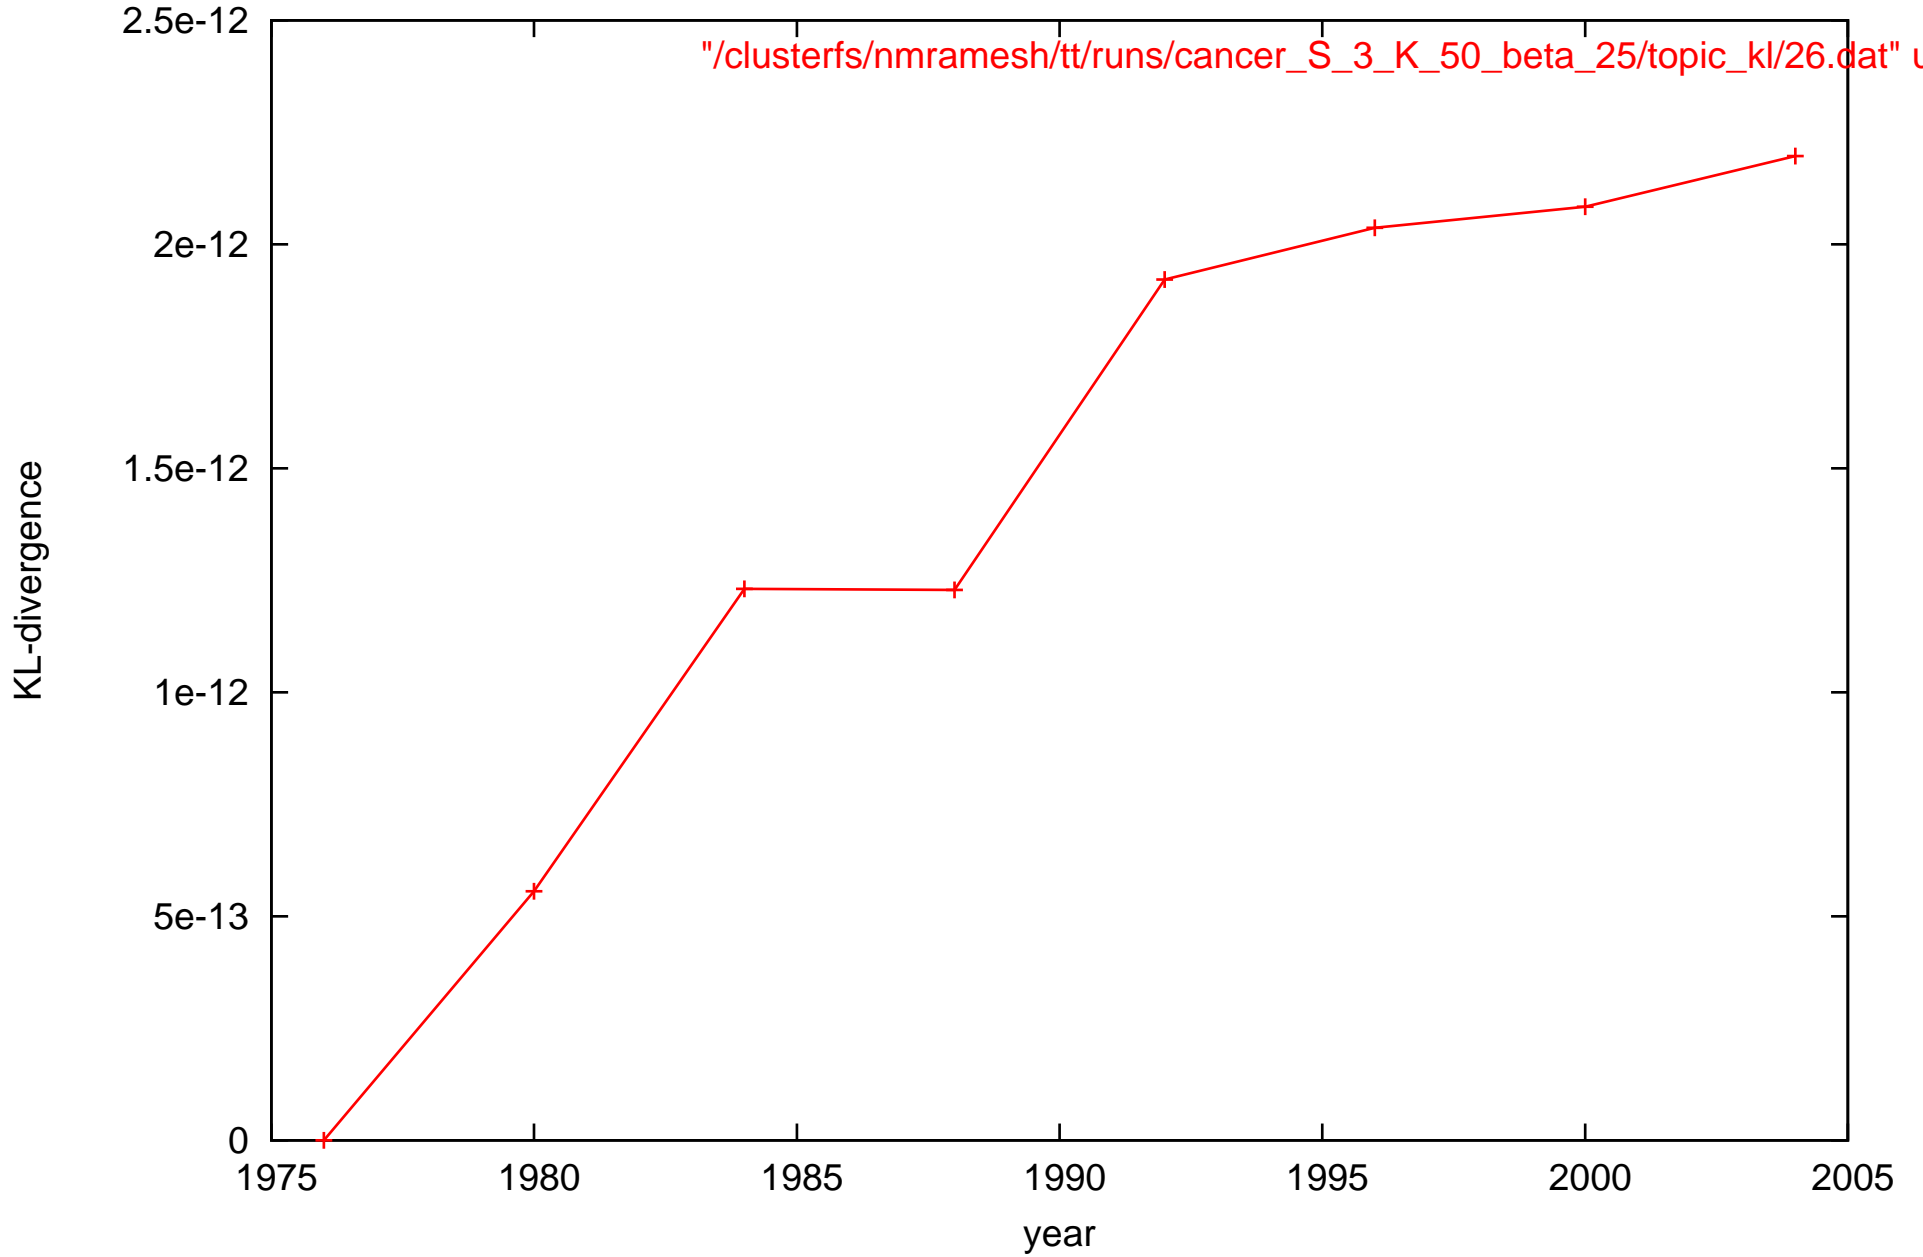

Drift of topic 26

"/clusterfs/nmramesh/tt/runs/cancer_S_3_K_50_beta_25/topic_kl/26.dat" using