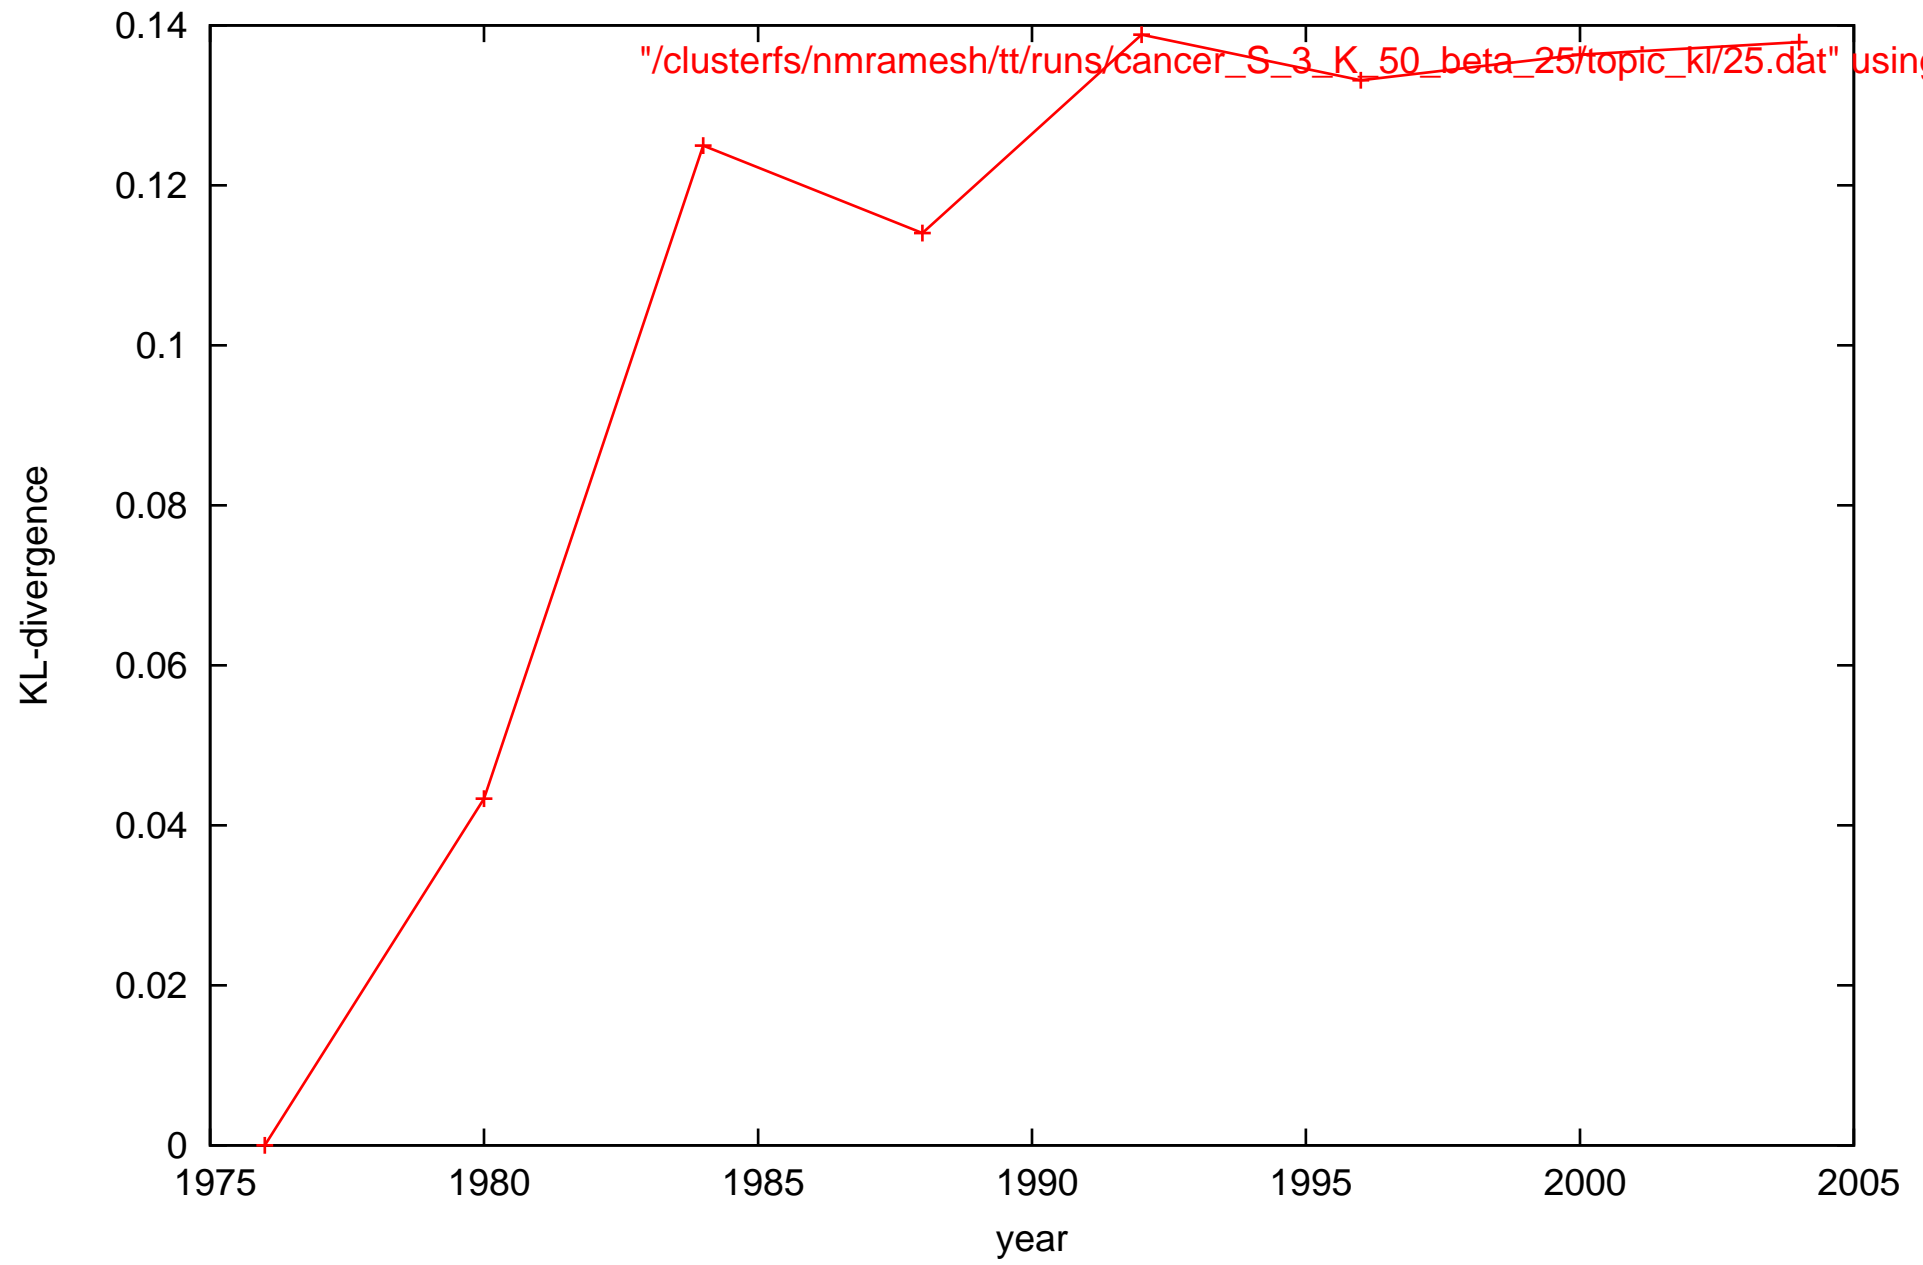

Drift of topic 25

"/clusterfs/nmramesh/tt/runs/cancer_S_3_K_50_beta_25/topic_kl/25.dat" using 1.