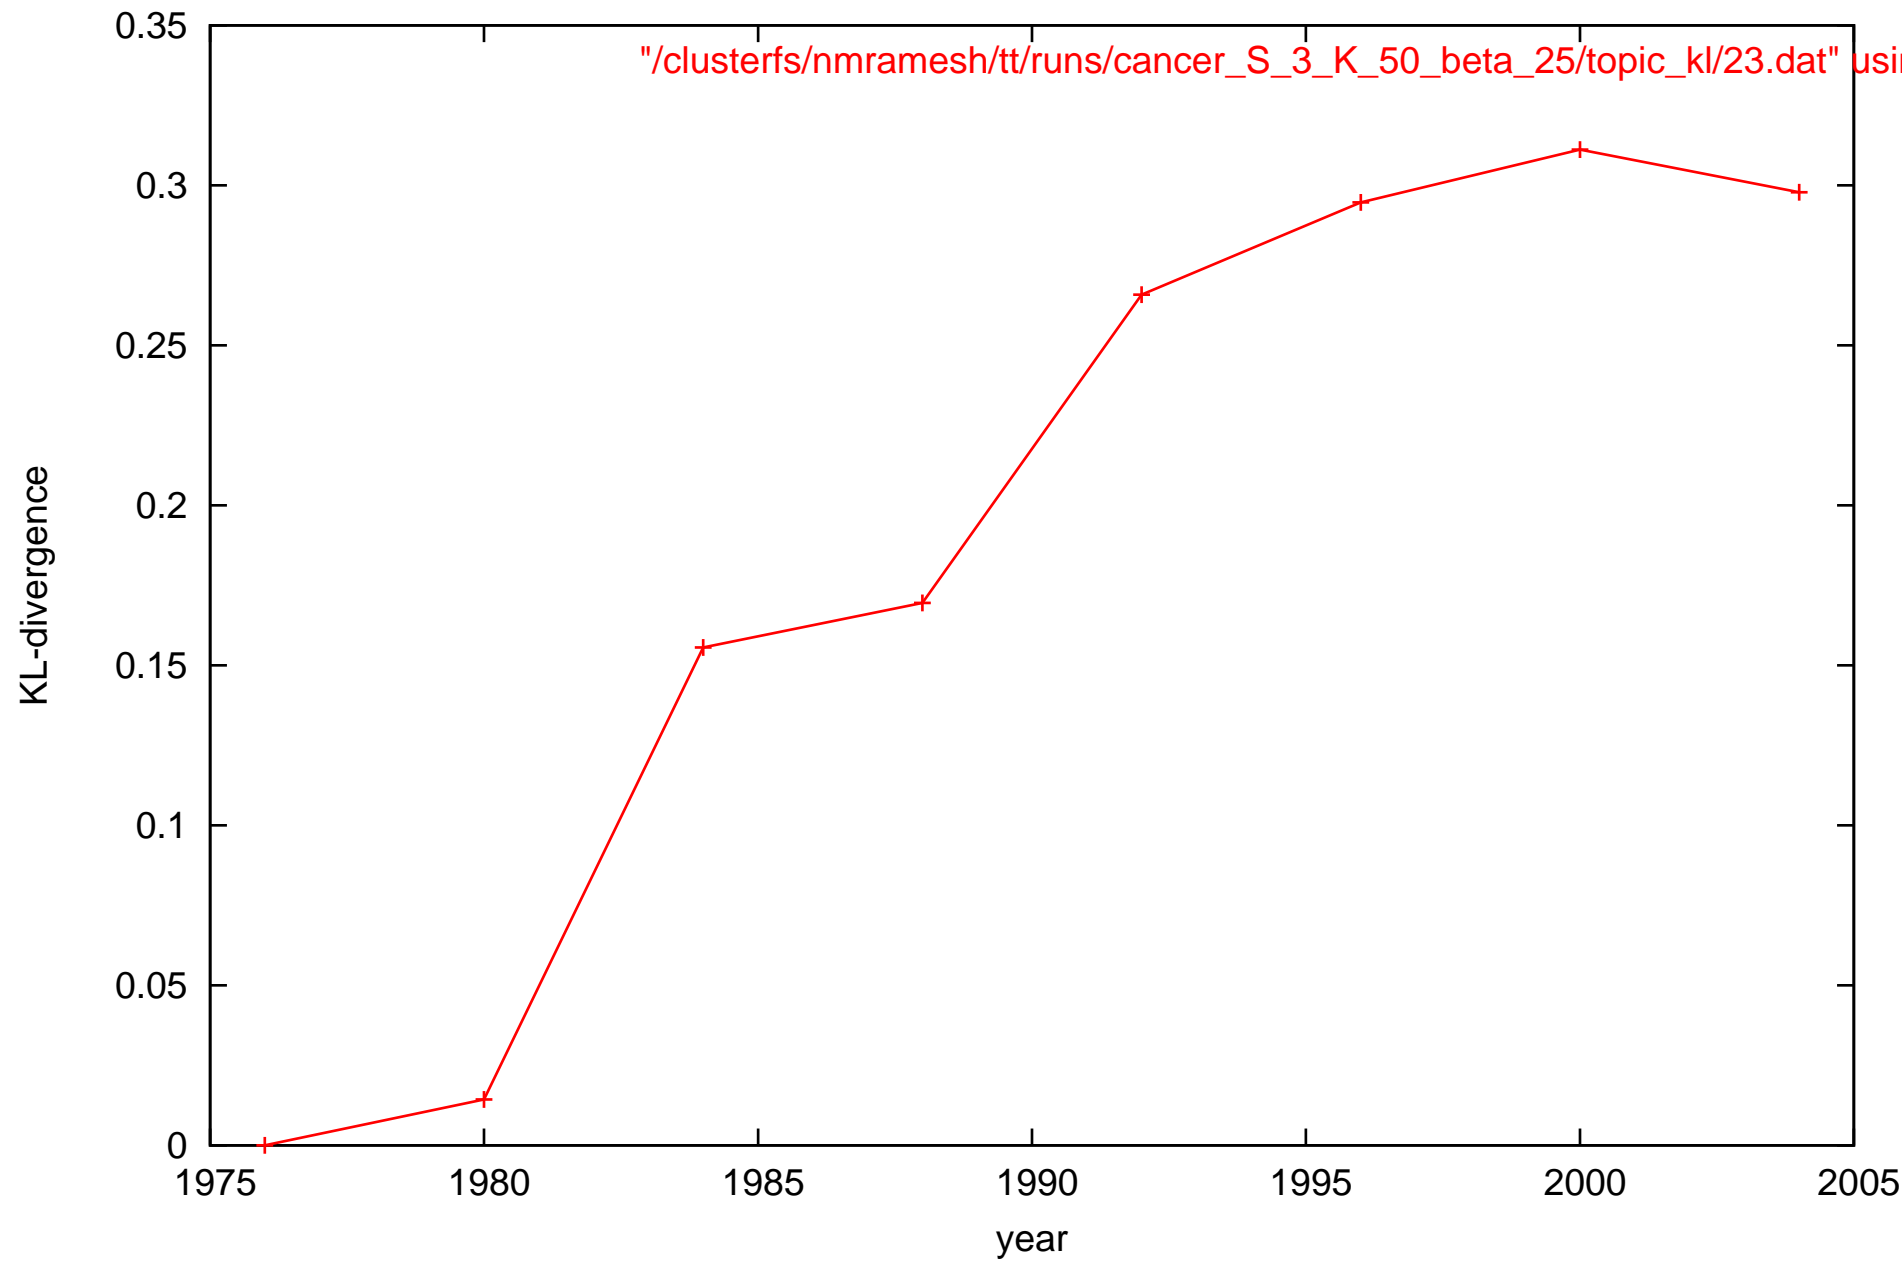

Drift of topic 23

"/clusterfs/nmramesh/tt/runs/cancer\_S\_3\_K\_50\_beta\_25/topic\_kl/23.dat" using 1