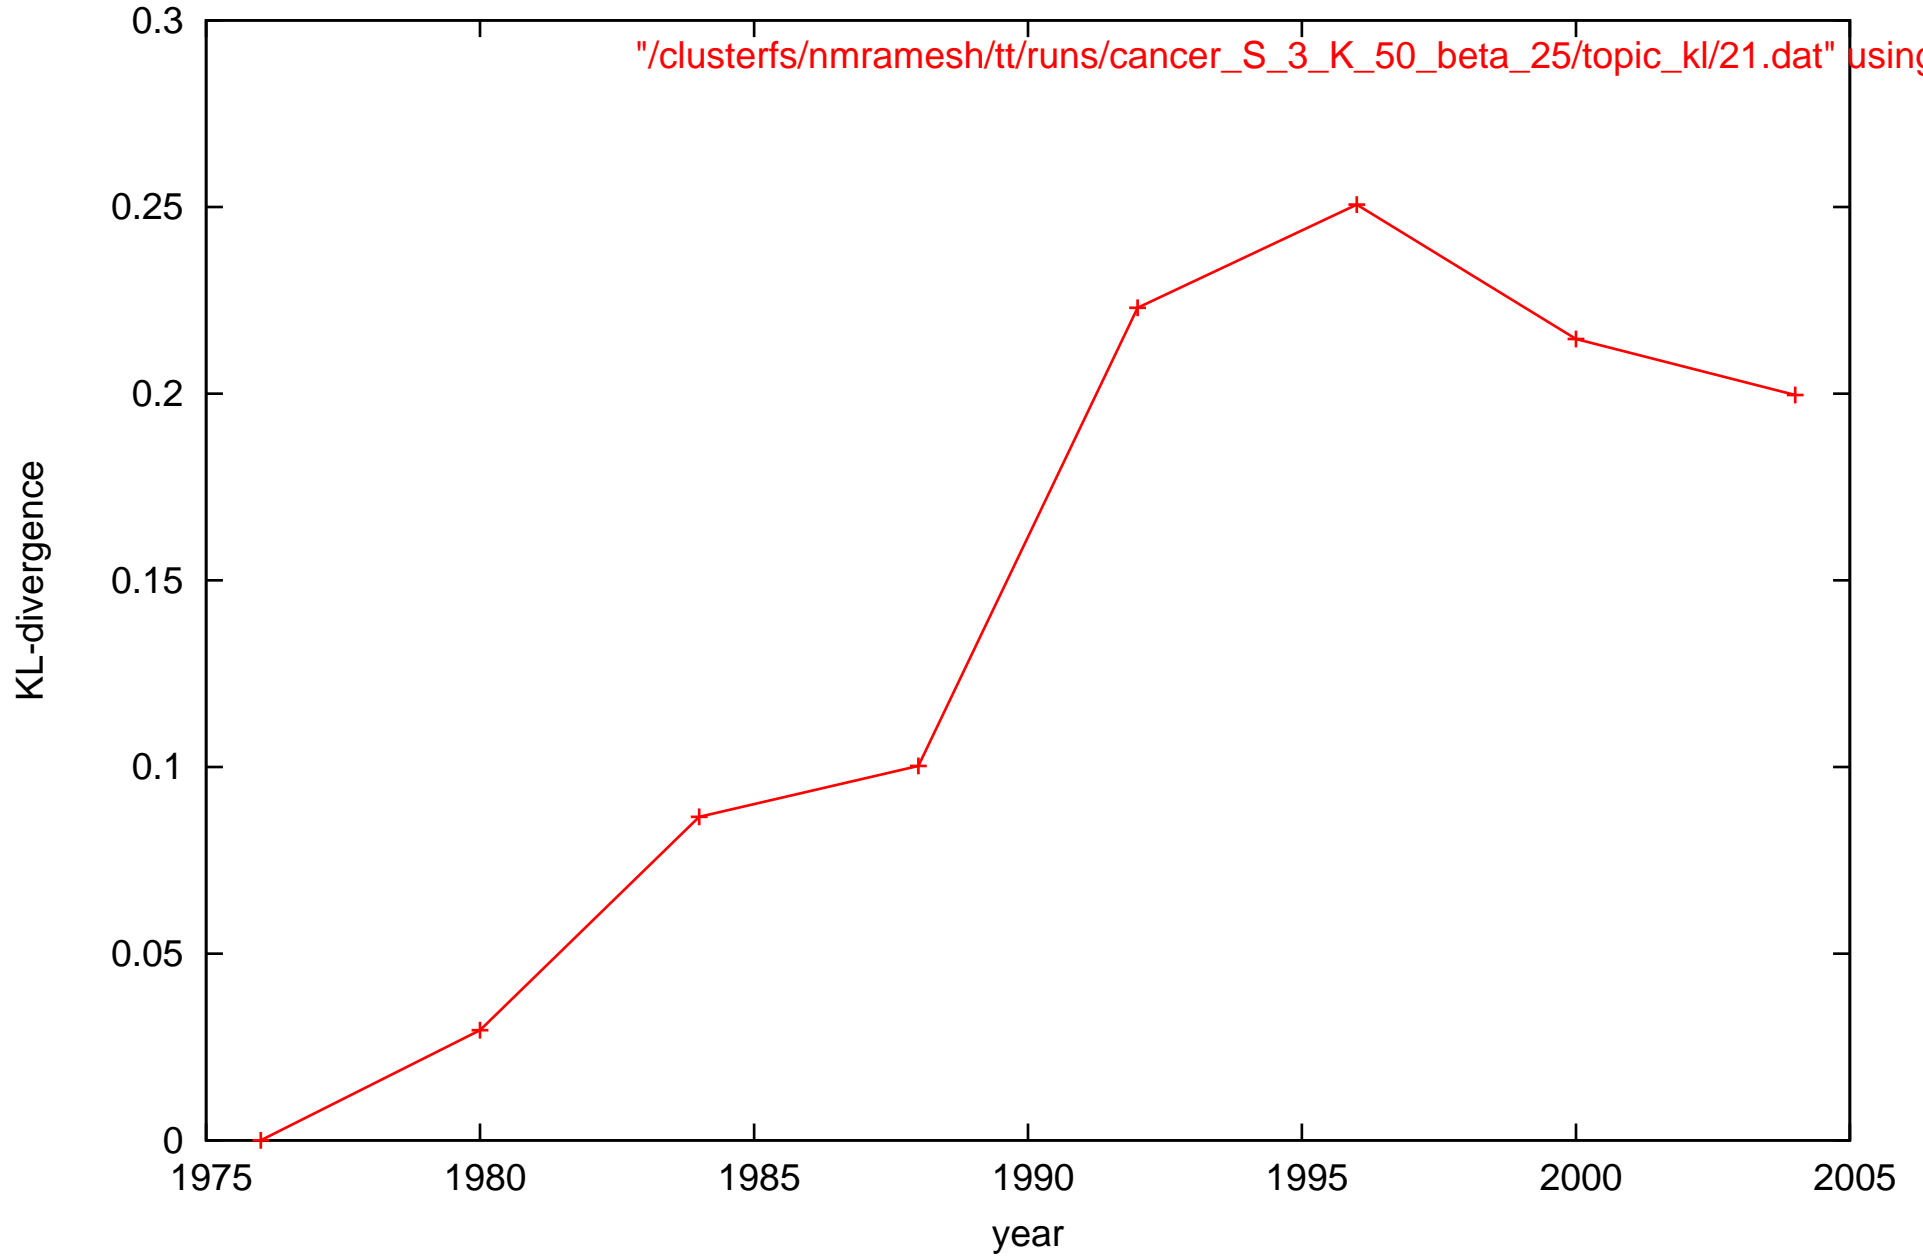

Drift of topic 21

"/clusterfs/nmramesh/tt/runs/cancer_S_3_K_50_beta_25/topic_kl/21.dat" using 1.