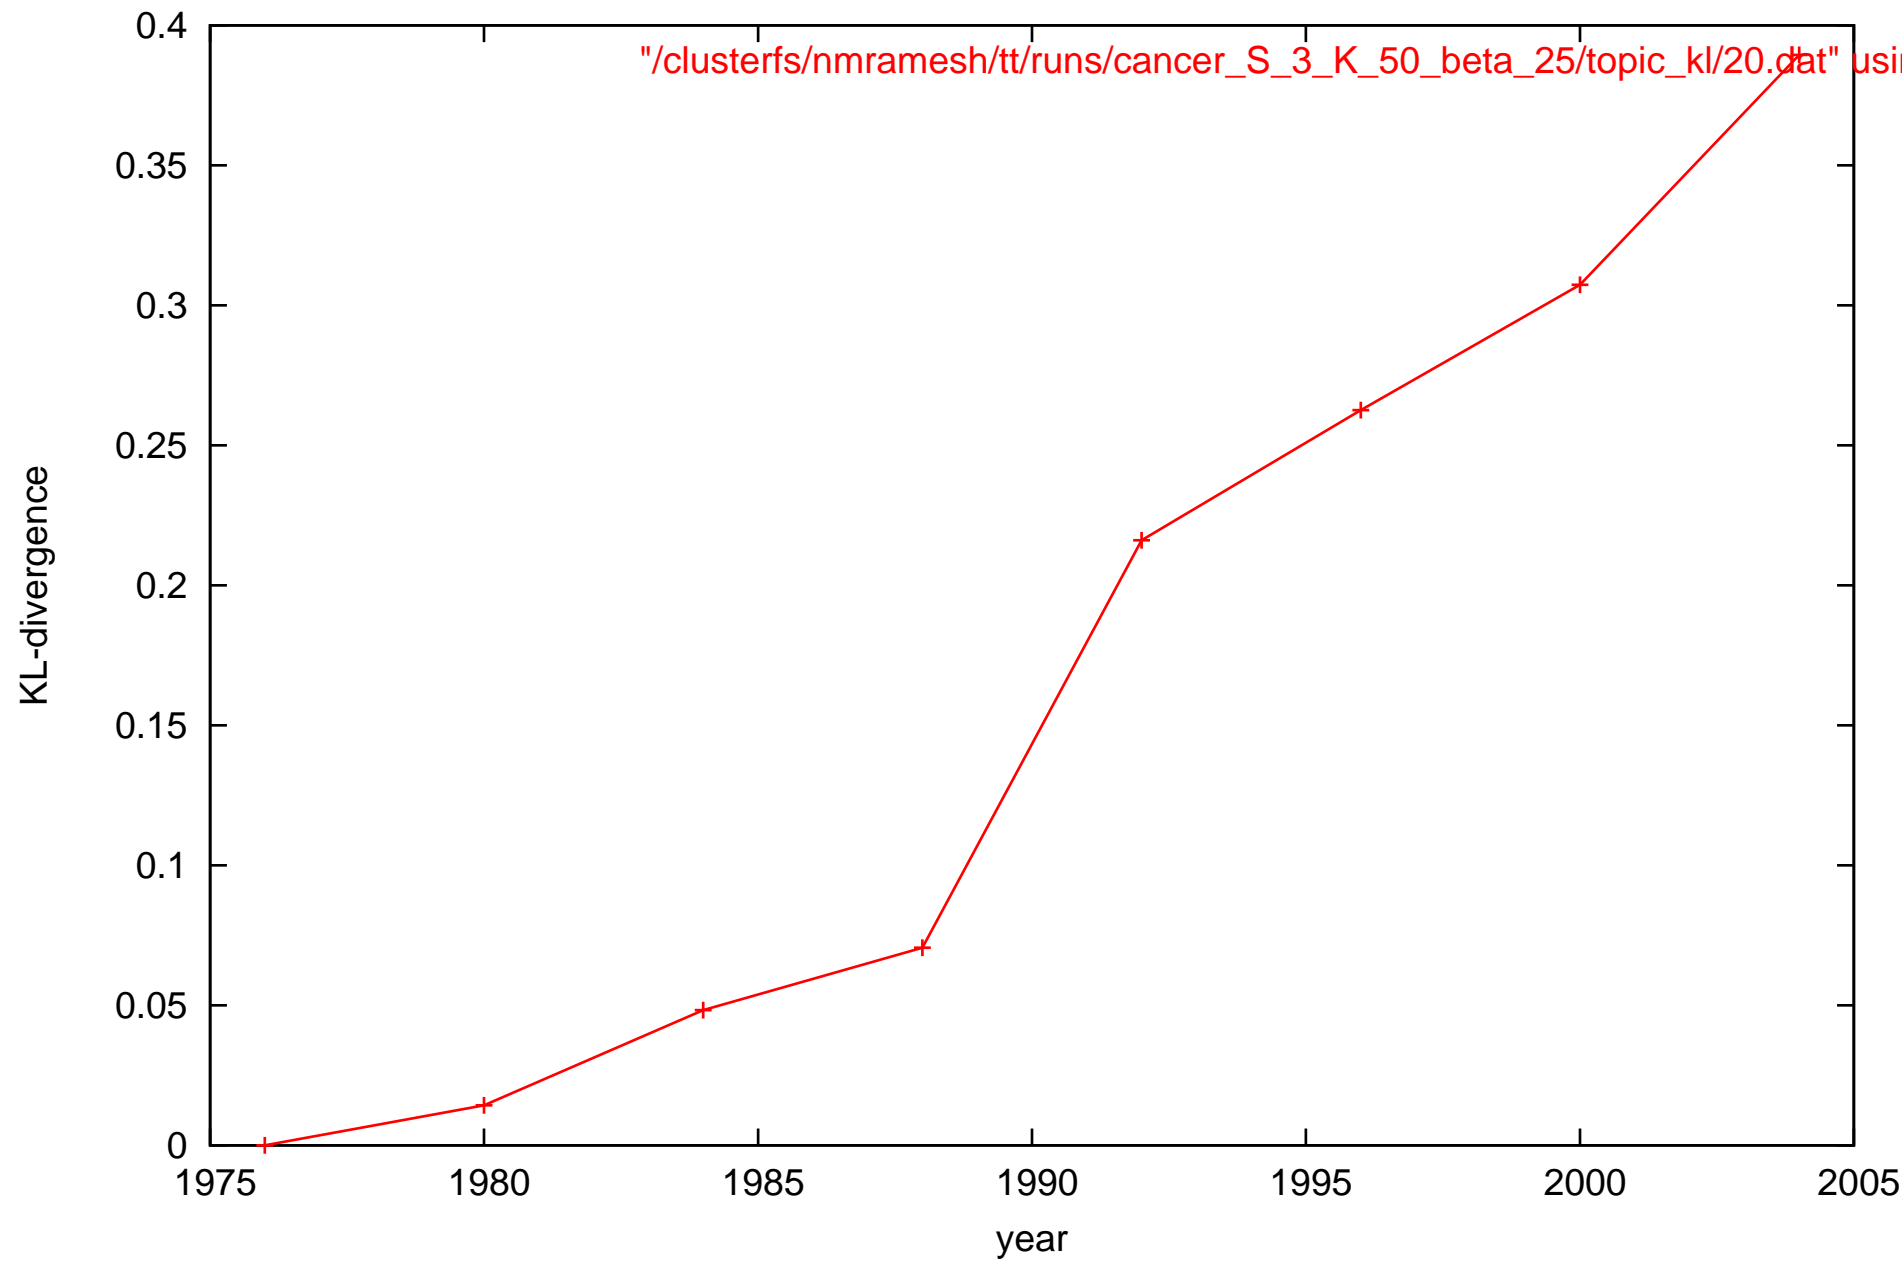

Drift of topic 20

"/clusterfs/nmramesh/tt/runs/cancer_S_3_K_50_beta_25/topic_kl/20.dat" using 1.