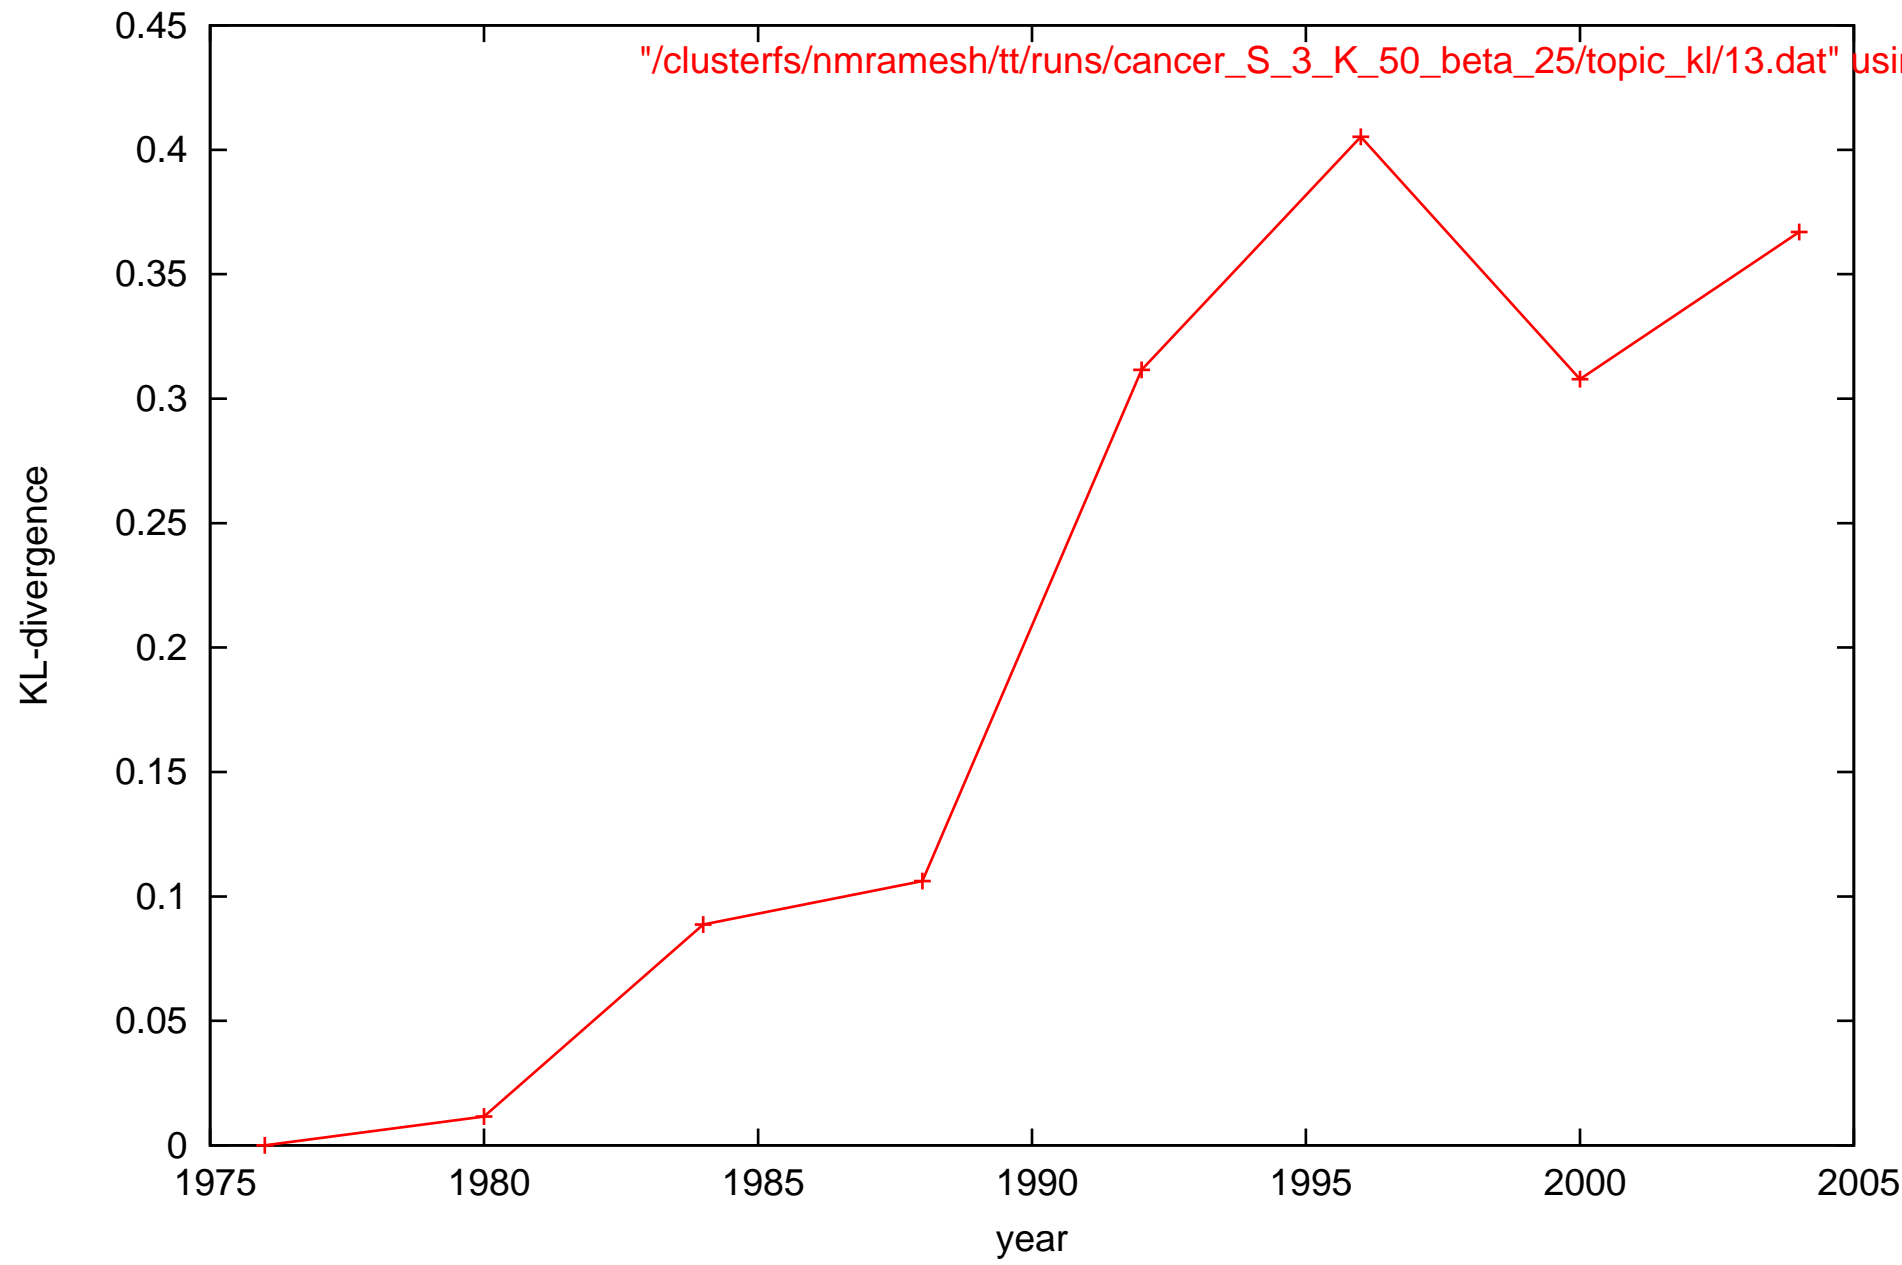

Drift of topic 13

"/clusterfs/nmramesh/tt/runs/cancer_S_3_K_50_beta_25/topic_kl/13.dat" using 1.