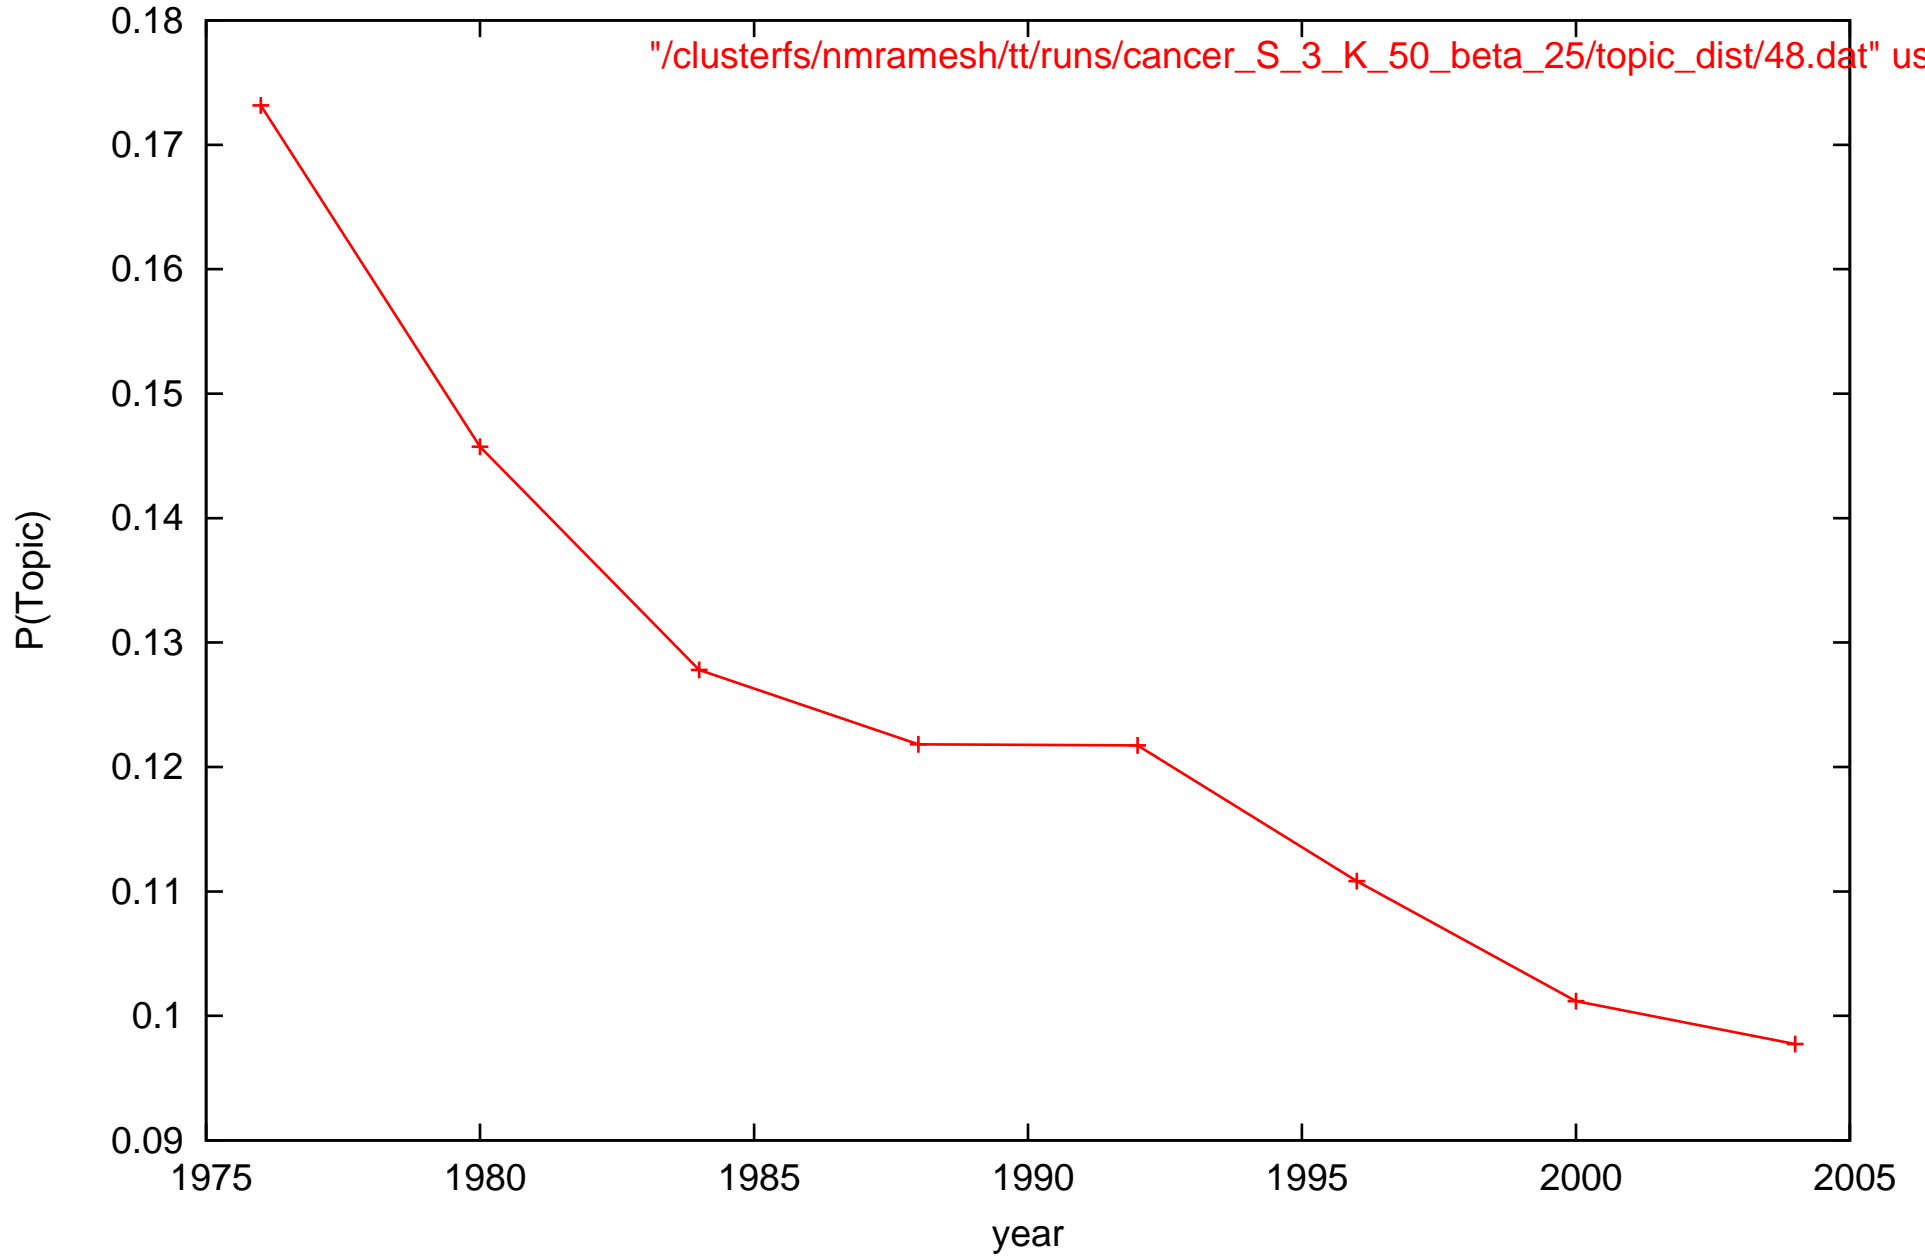

Occurrence distribution of topic 48

"/clusterfs/nmramesh/tt/runs/cancer_S_3_K_50_beta_25/topic_dist/48.dat" using