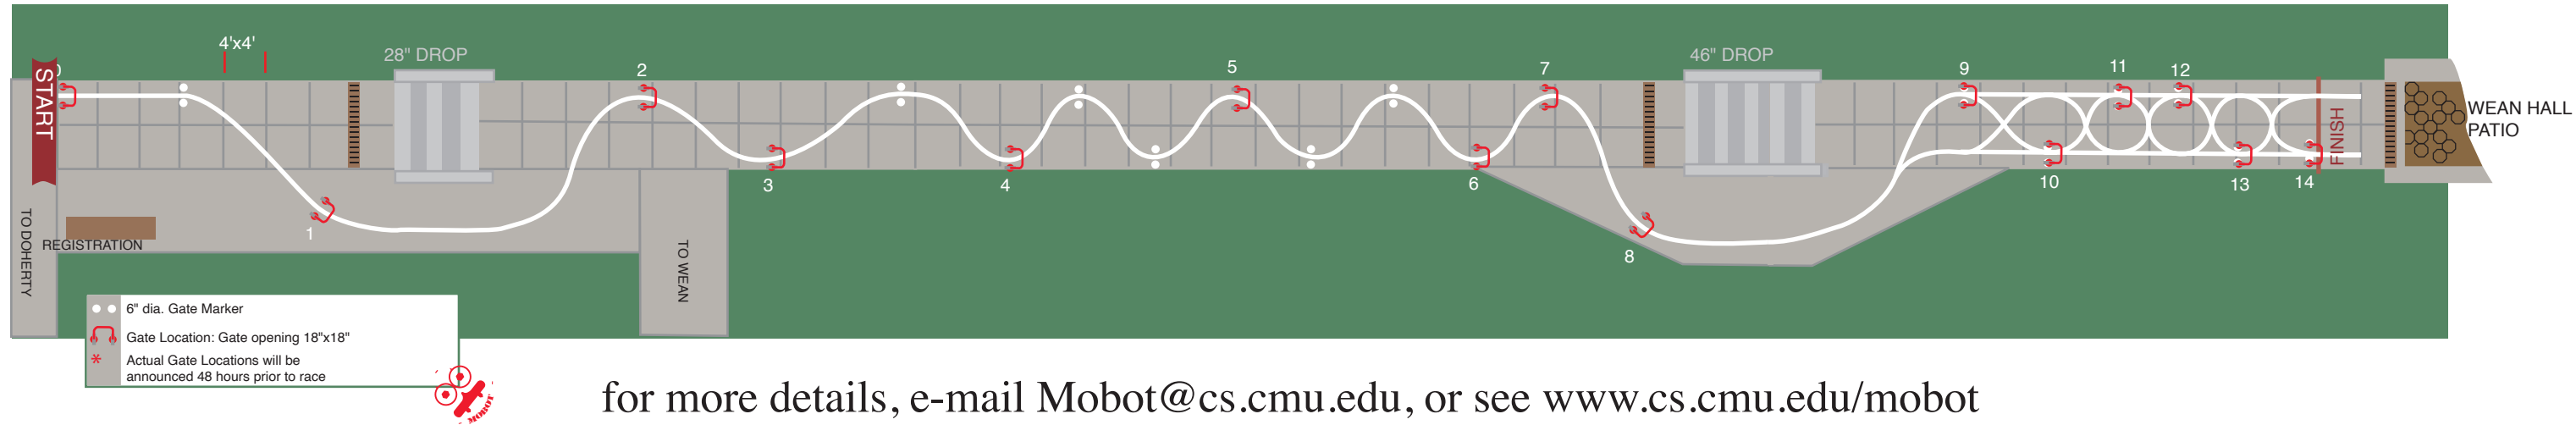

April 9, 2026 Mini Course Layout

for more details, e-mail Mobot@cs.cmu.edu, or see www.cs.cmu.edu/mobot