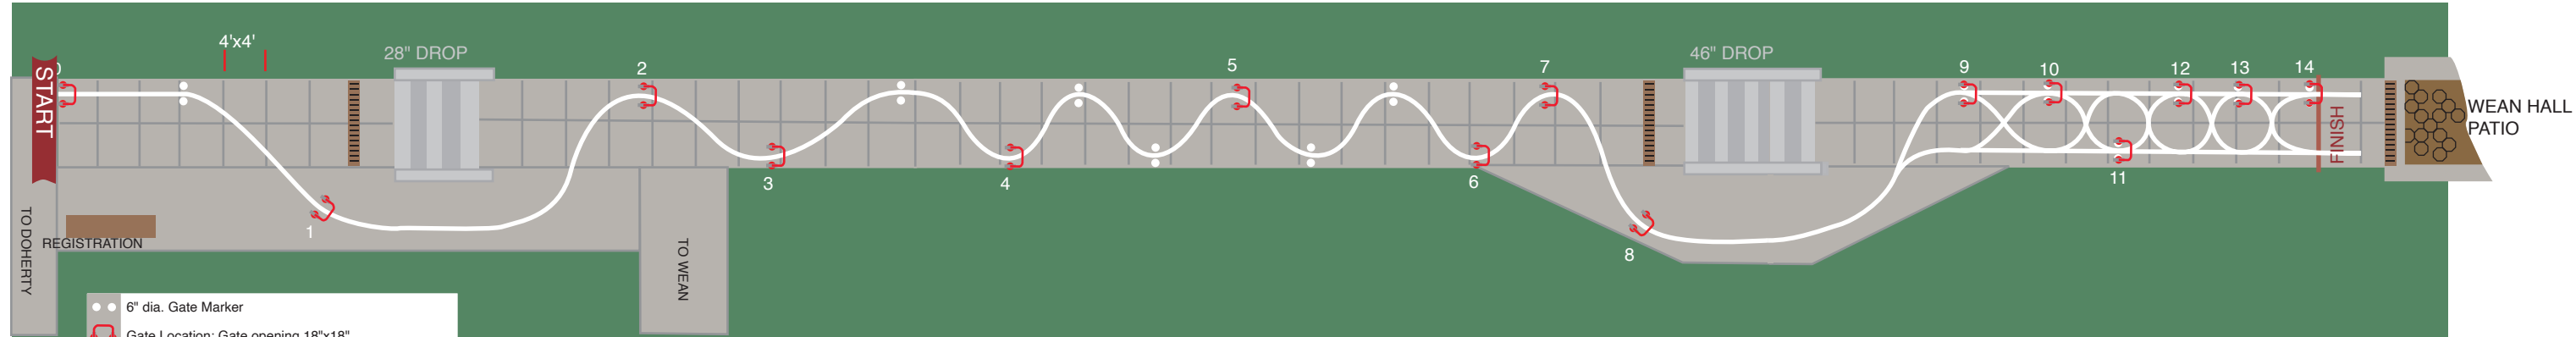

April 10, 2026 Mobot Course Layout

- ● 6" dia. Gate Marker
- 🔴 Gate Location: Gate opening 18"x18"
- * Actual Gate Locations will be announced 48 hours prior to race

for more details, e-mail Mobot@cs.cmu.edu, or see www.cs.cmu.edu/mobot