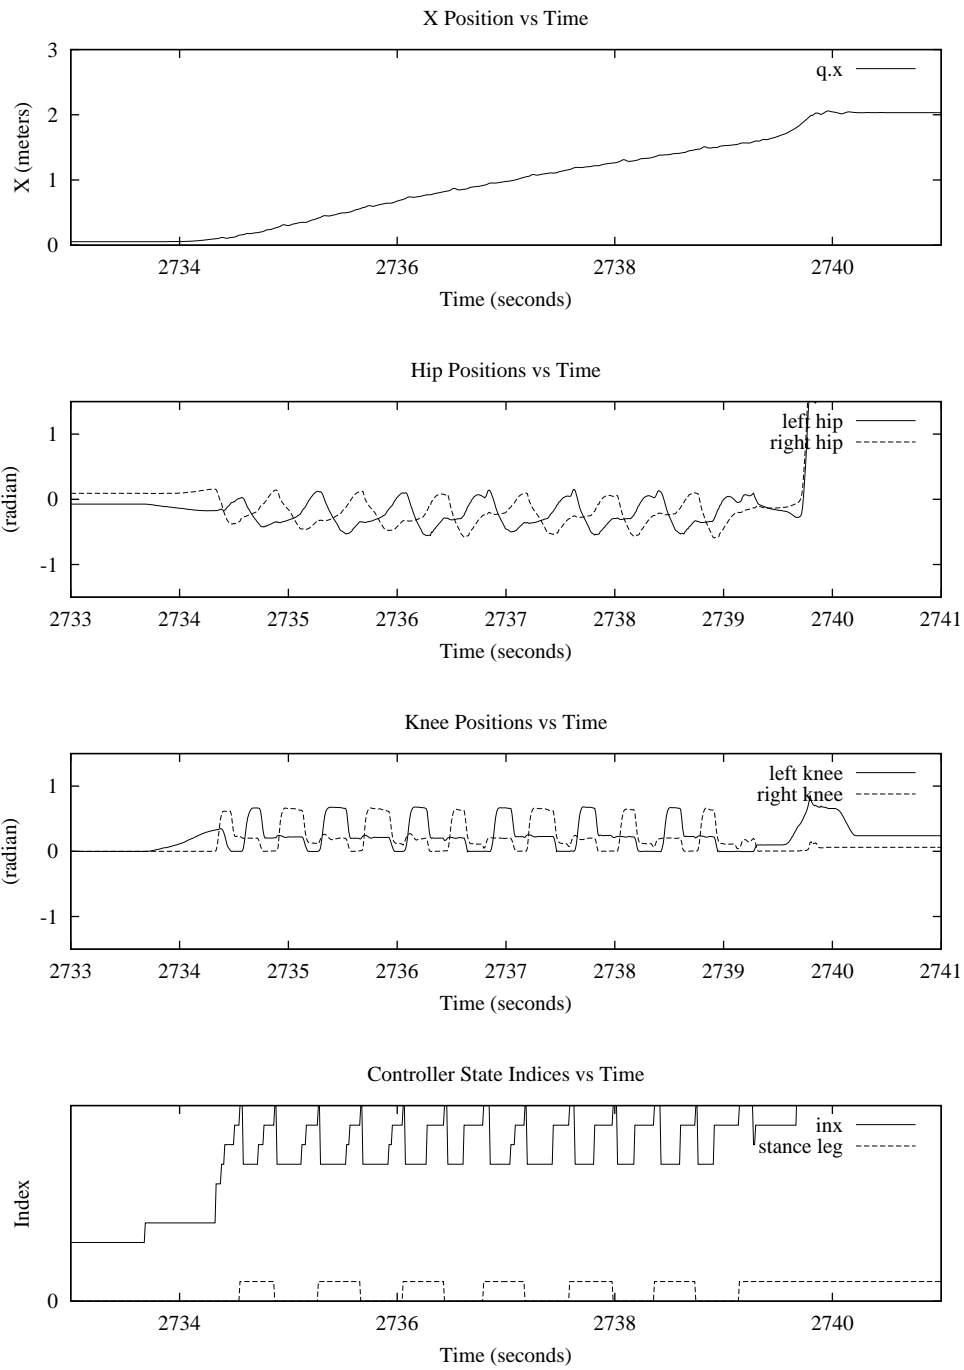

# Planar Biped Data 2002-01-23.17

Garth Zeglin

January 29, 2002

Figure 1: Biped Experimental Data, run 2002-01-23.17