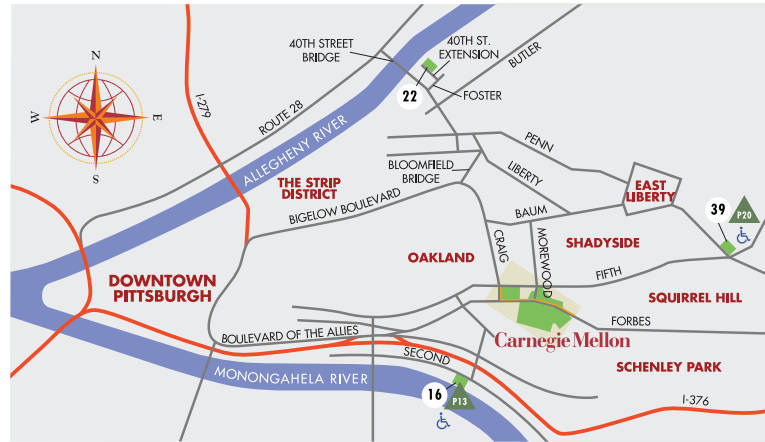

* Off campus, see inset

** Open to visitors 9am-5pm Monday - Friday

*** Open to visitors after 5pm and weekends

**** City parking meters

Additional on-street parking available on city streets.

Primary circulation routes and access parking areas are shown.