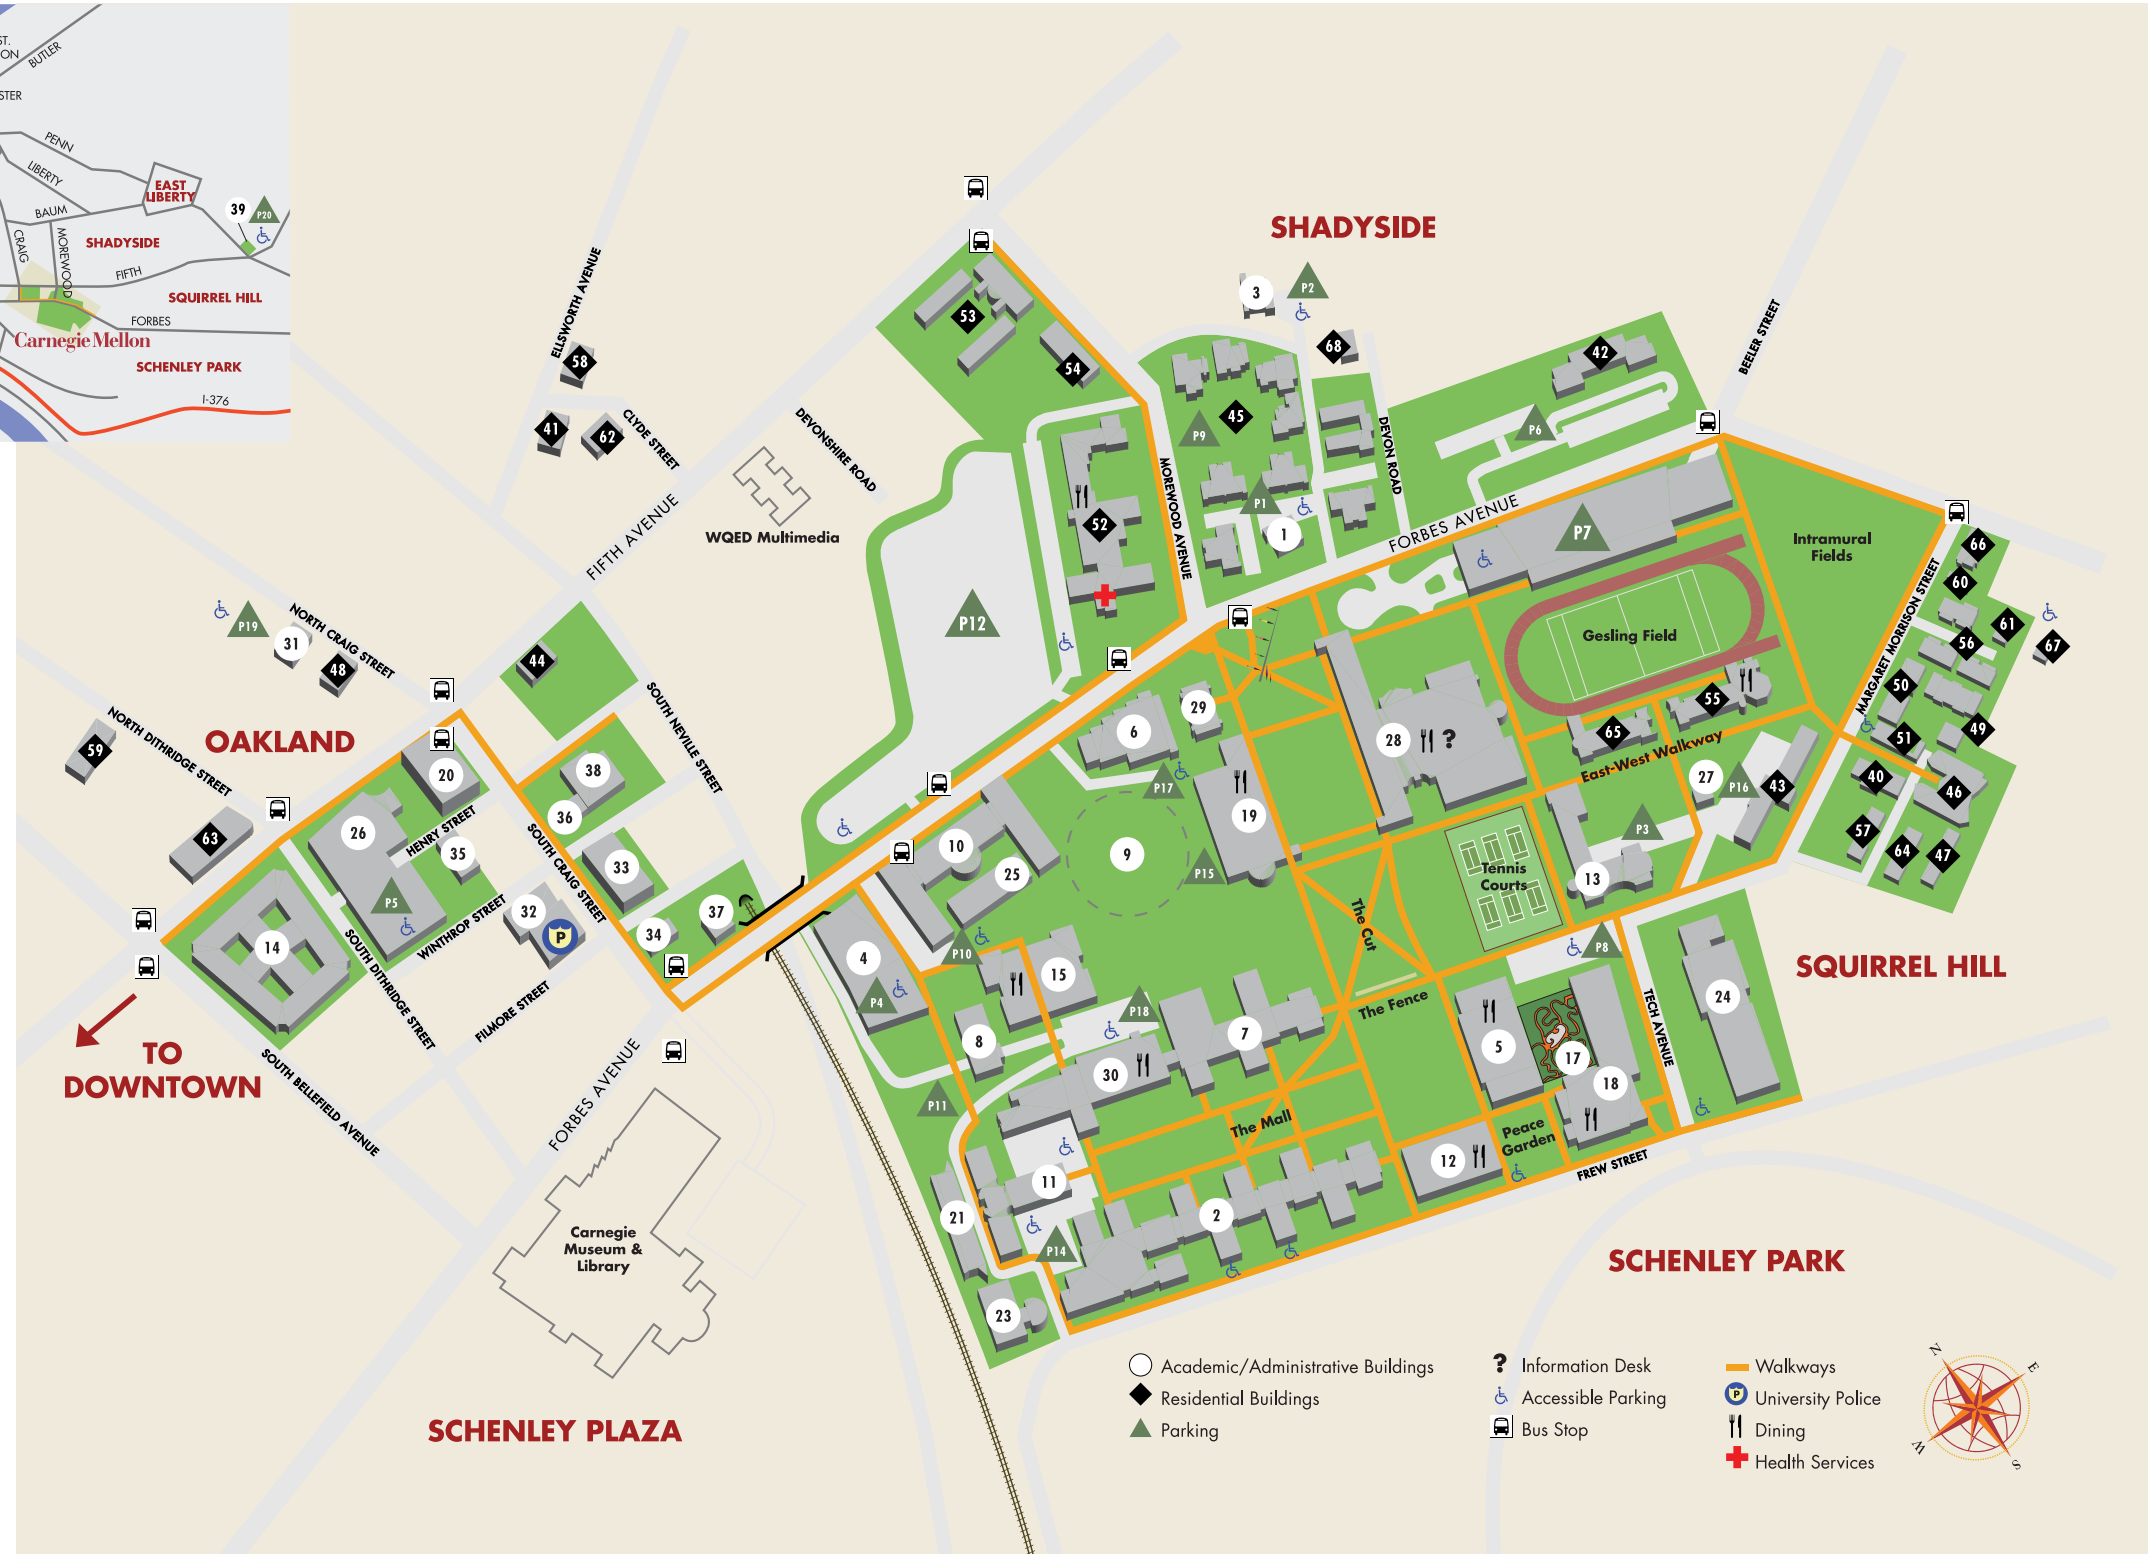

ACADEMIC/ADMINISTRATIVE

- 1 Alumni House
- 2 Baker/Porter Hall (H&SS)
- 3 Bramer House
- 4 Collaborative Innovation Center (CIC)
- 5 College of Fine Arts (CFA)
- 6 Cyert Hall
- 7 Doherty Hall
- 8 Facilities Management Services Building
- 9 Future Site of School of Computer Science Complex, Gates Center for Computer Science
- 10 Hamburg Hall (Heinz School)
- 11 Hamerschlag Hall
- 12 Hunt Library

* Off campus, see inset

** Open to visitors 9am-5pm Monday - Friday

*** Open to visitors after 5pm and weekends

**** City parking meters

Additional on-street parking available on city streets.

Primary circulation routes and access parking areas are shown.