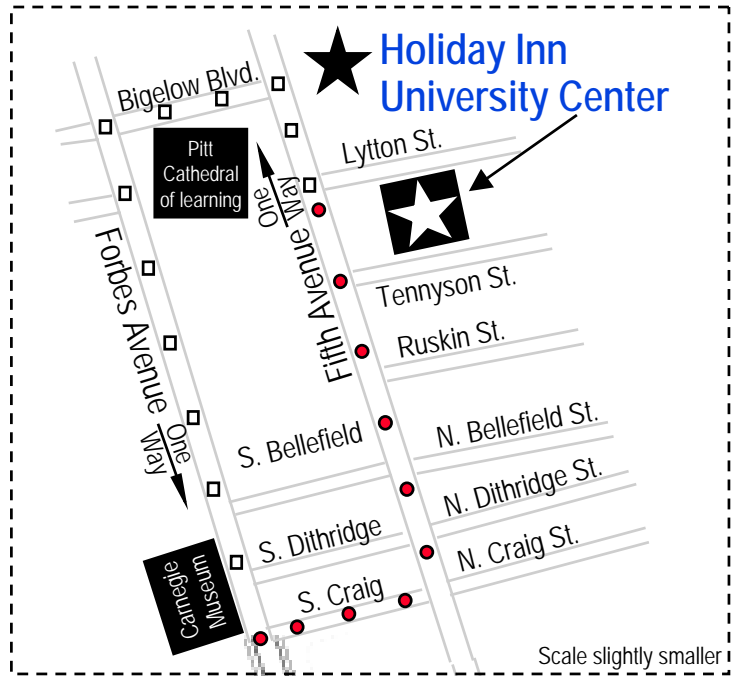

Carnegie Mellon University Campus Map

Holiday Inn is a 10-15 minute walk to campus, or they also offer regular shuttle service to campus. Just tell them you want to go to Wean Hall, first floor entrance. Our offices are 5216 Wean Hall, Fifth Floor. 412/268-7674.

Enter Wean Hall either on the first floor where the red dotted walking path shows, or via Newell-Simon Hall: Enter Newell-Simon. Go up large staircase on the left, and hang a left at the top. Go through the enclosed walkway..this puts you in Wean Hall 4th floor. Turn right after the walkway and go up one flight. Turn left after the stairs and go down the computer cluster hallway to the very end. Wean 5216 is on the right

- LEGEND:**
- Walking Path
 - ▣ Driving Path
 - x Metered parking