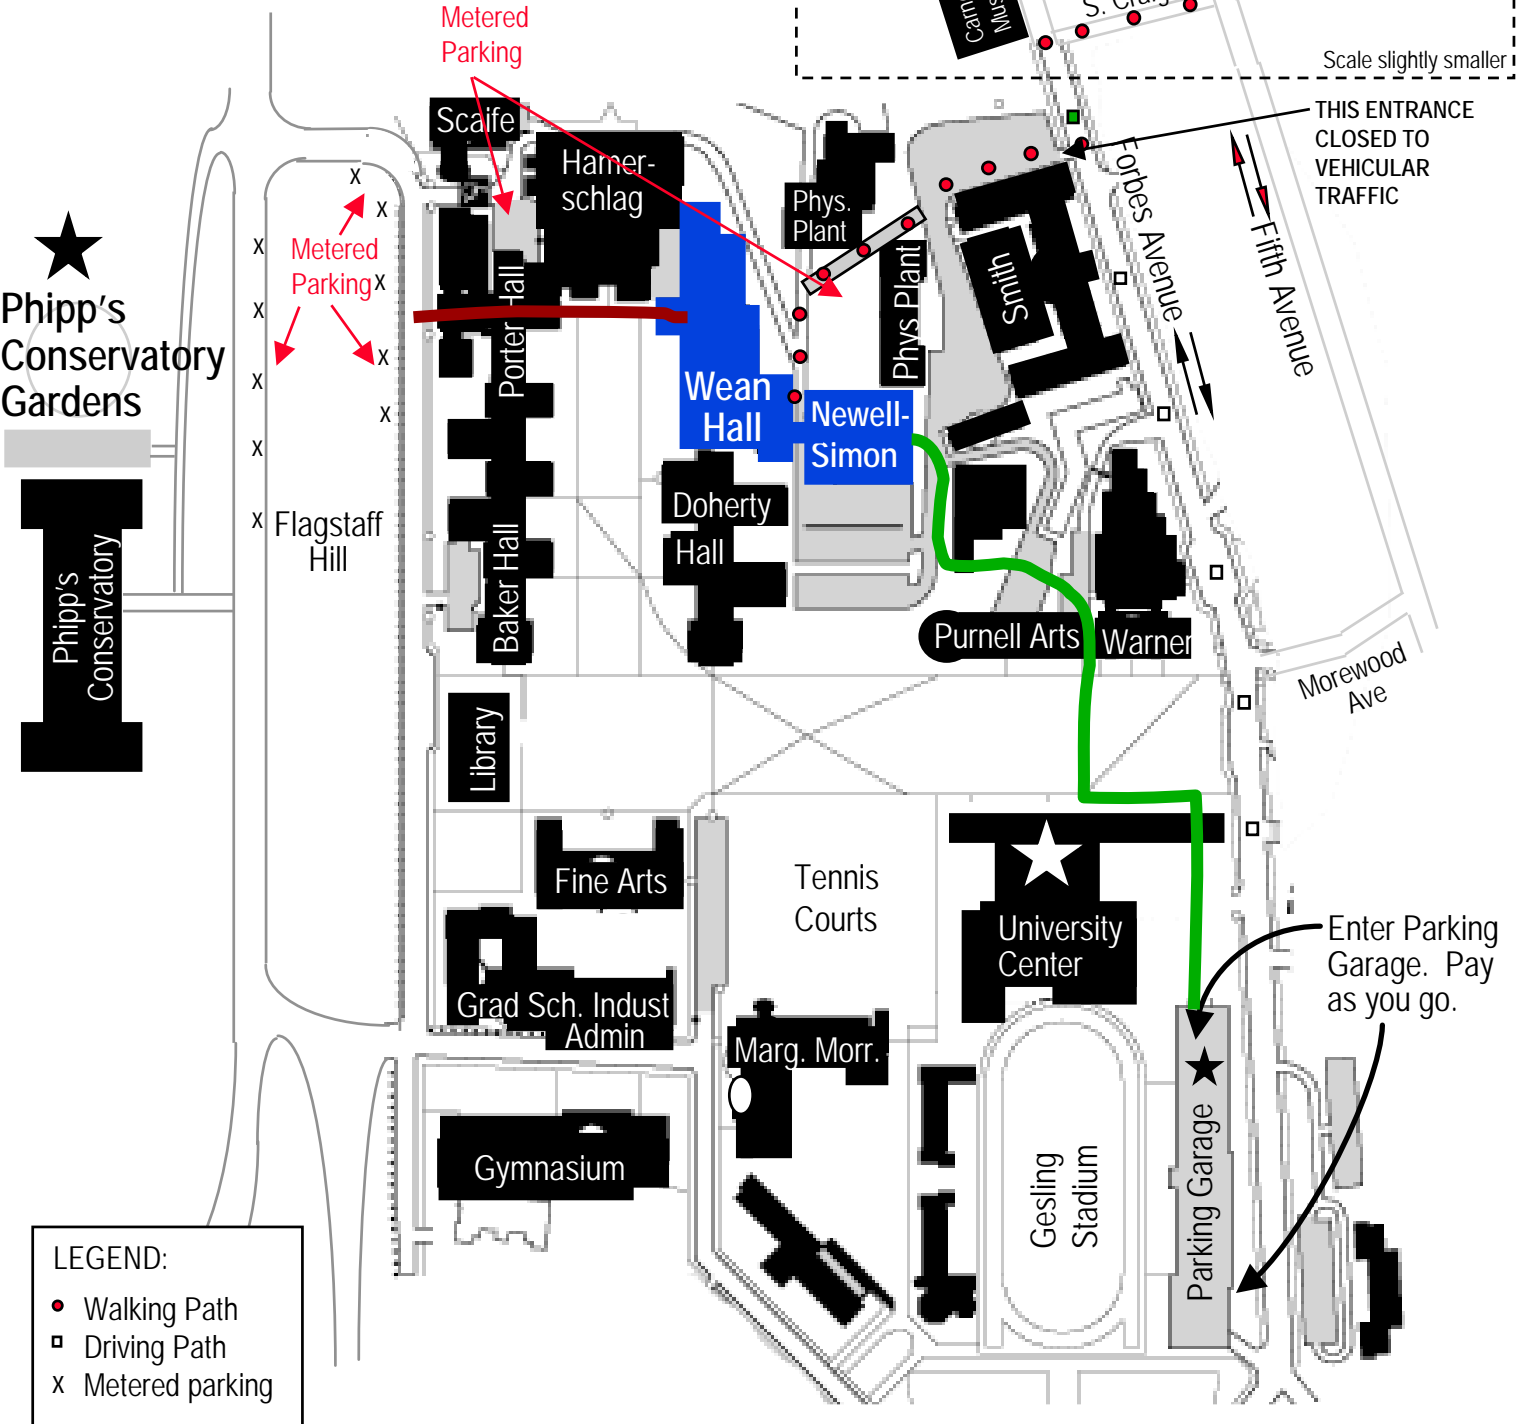

Carnegie Mellon University Campus Map

Holiday Inn is a 10-15 minute walk to campus, or they also offer regular shuttle service to campus. Just tell them you want to go to Wean Hall, first floor entrance. Our offices are 5216 Wean Hall, Fifth Floor. 412/268-7674.

Enter Wean Hall either on the first floor where the red dotted walking path shows, or via Newell-Simon Hall: Enter Newell-Simon. Go up large staircase on the left, and hang a left at the top. Go through the enclosed walkway..this puts you in Wean Hall 4th floor. Turn right after the walkway and go up one flight. Turn left after the stairs and go down the computer cluster hallway to the very end. Wean 5216 is on the right

- LEGEND:**
- Walking Path
 - ▣ Driving Path
 - x Metered parking