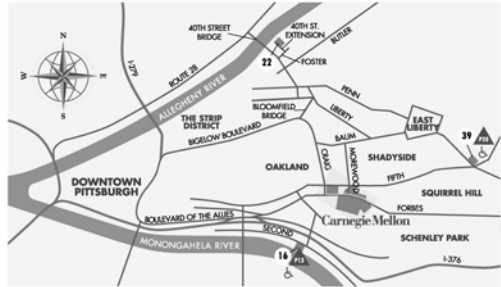

PARKING

- ◊ P1 Alumni House***
- ◊ P2 Bromer House**
- ◊ P3 Children's School
- ◊ P4 CIC Garage**|****
- ◊ P5 Dithridge Street Garage**
- ◊ P6 Doherty Apartments***
- ◊ P7 East Campus Garage**|****
- ◊ P8 Fine Arts
- ◊ P9 Fraternities
- ◊ P10 Hamburg Hall**
- ◊ P11 Junction Hollow
- ◊ P12 Morewood***|****
- ◊ P13 Pittsburgh Technology Center* (ETC)
- ◊ P14 Porter-Hamerschlag/Wean
- ◊ P15 Purnell Center - closed for construction
- ◊ P16 Sororities
- ◊ P17 Warner
- ◊ P18 West Campus
- ◊ P19 Whitfield Hall
- ◊ P20 6555 Penn*

- Off campus, see inset
- ** Open to visitors 9am-5pm Monday - Friday
- *** Open to visitors after 5pm and weekends
- **** City parking meters

- Academic/Administrative Buildings
- ◊ Residential Buildings
- ▲ Parking
- ? Information Desk
- ◊ Accessible Parking
- Ⓜ University Police
- Ⓜ Bus Stop
- || Dining
- ⊕ Health Services
- Walkways