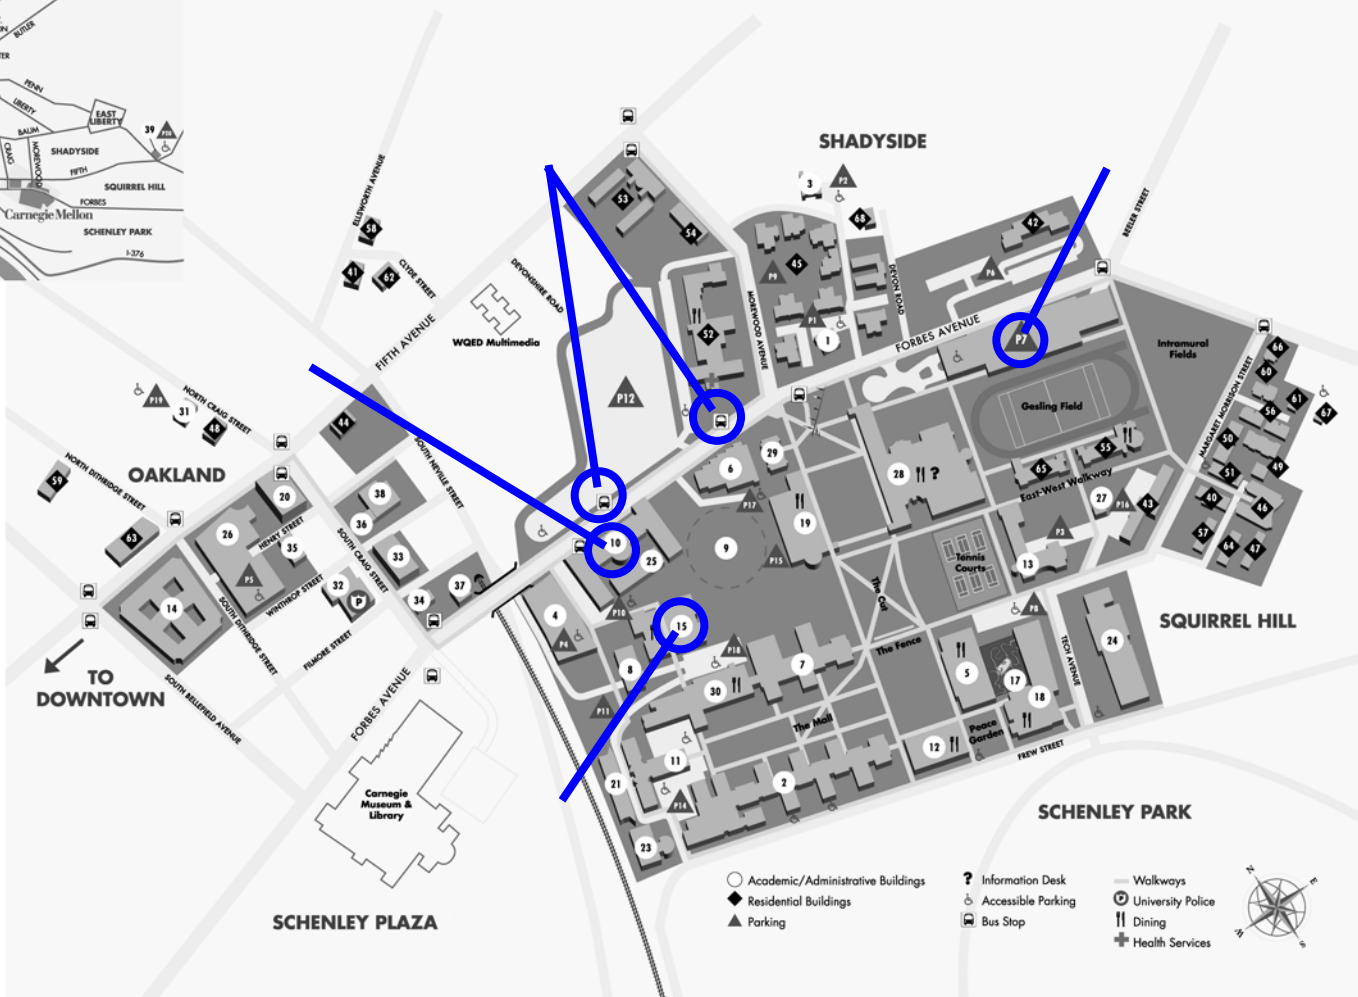

PARKING

- ◊ P1 Alumni House***
- ◊ P2 Bromer House**
- ◊ P3 Children's School
- ◊ P4 CIC Garage**|****
- ◊ P5 Dithridge Street Garage**
- ◊ P6 Doherty Apartments***
- ◊ P7 East Campus Garage**|****
- ◊ P8 Fine Arts
- ◊ P9 Fraternities
- ◊ P10 Hamburg Hall**
- ◊ P11 Junction Hollow
- ◊ P12 Morewood***|****
- ◊ P13 Pittsburgh Technology Center* (ETC)
- ◊ P14 Porter-Hamerschlag/Wean
- ◊ P15 Purnell Center - closed for construction
- ◊ P16 Sororities
- ◊ P17 Warner
- ◊ P18 West Campus
- ◊ P19 Whitfield Hall
- ◊ P20 6555 Penn*

- Off campus, see inset
- ** Open to visitors 9am-5pm Monday - Friday
- *** Open to visitors after 5pm and weekends
- **** City parking meters

- Academic/Administrative Buildings
- ◊ Residential Buildings
- ▲ Parking
- ? Information Desk
- ◊ Accessible Parking
- Ⓜ University Police
- Ⓜ Bus Stop
- || Dining
- ⊕ Health Services
- Walkways