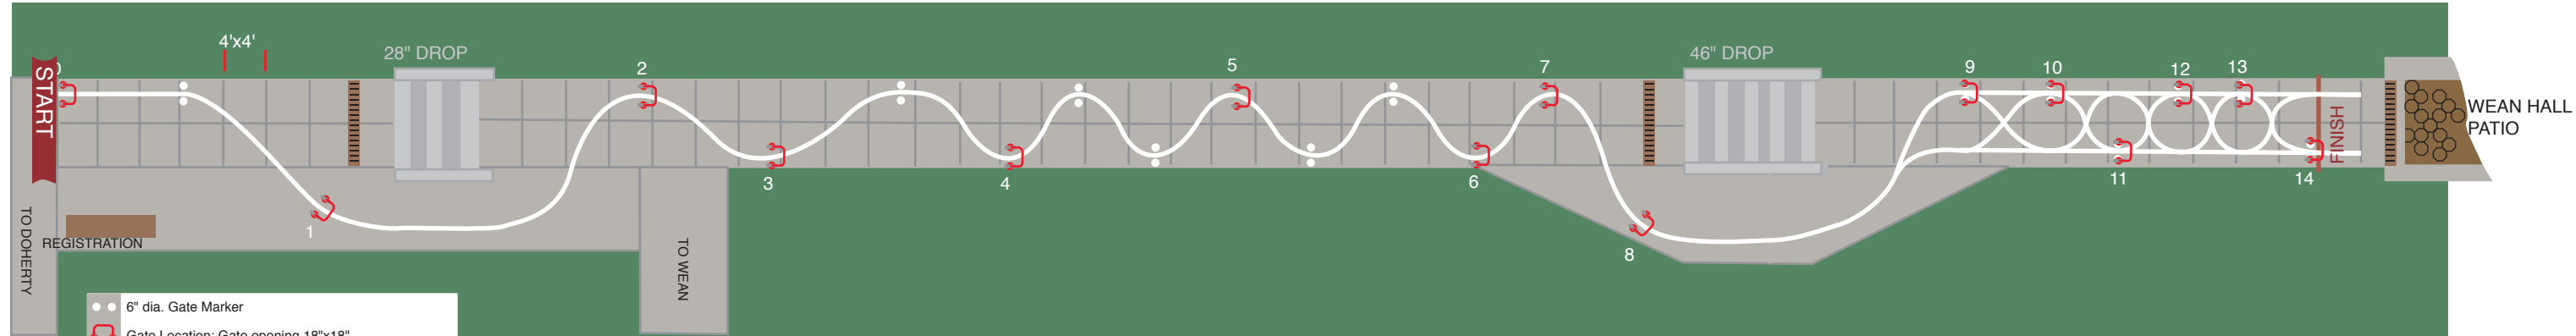

# April 12, 2017 Mobot Mini-Challenge Course Layout

for more details, e-mail [Mobot@cs.cmu.edu](mailto:Mobot@cs.cmu.edu), or see [www.cs.cmu.edu/mobot](http://www.cs.cmu.edu/mobot)