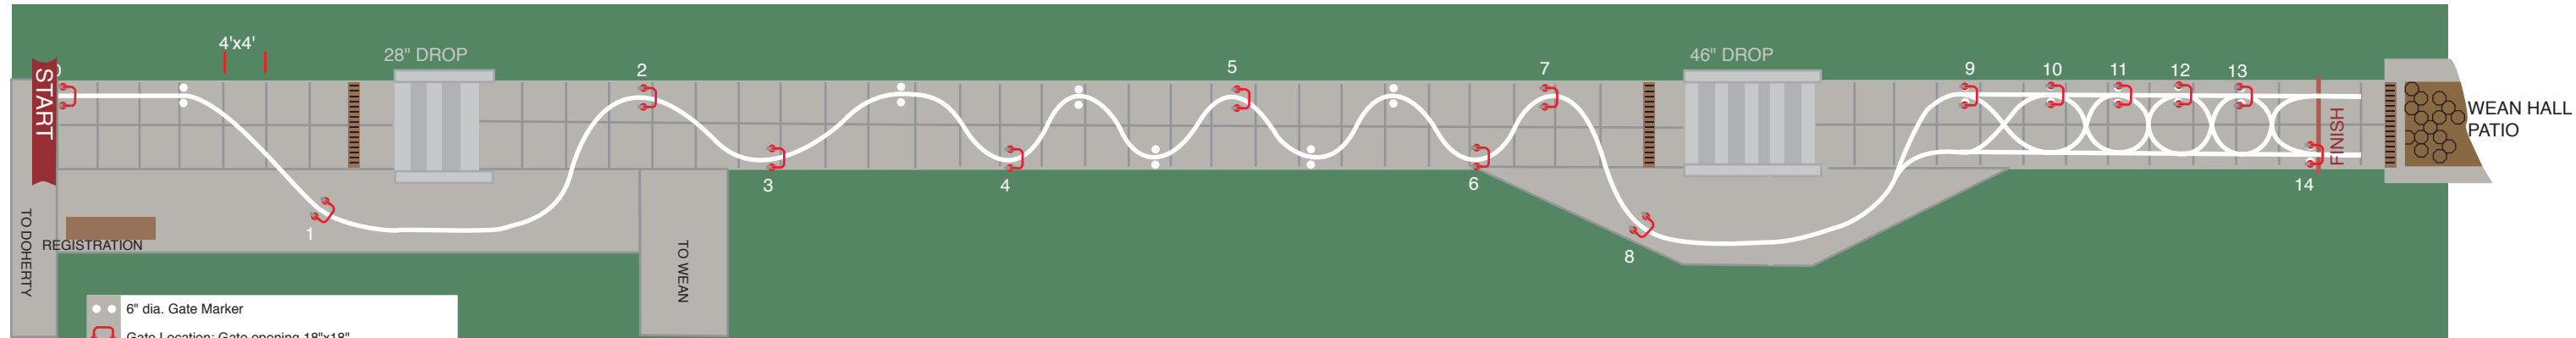

# April 20, 2018 Mobot Final Course Layout

- ● 6" dia. Gate Marker
- 🔴 Gate Location: Gate opening 18"x18"
- \* Actual Gate Locations will be announced 48 hours prior to race

for more details, e-mail [Mobot@cs.cmu.edu](mailto:Mobot@cs.cmu.edu), or see [www.cs.cmu.edu/mobot](http://www.cs.cmu.edu/mobot)