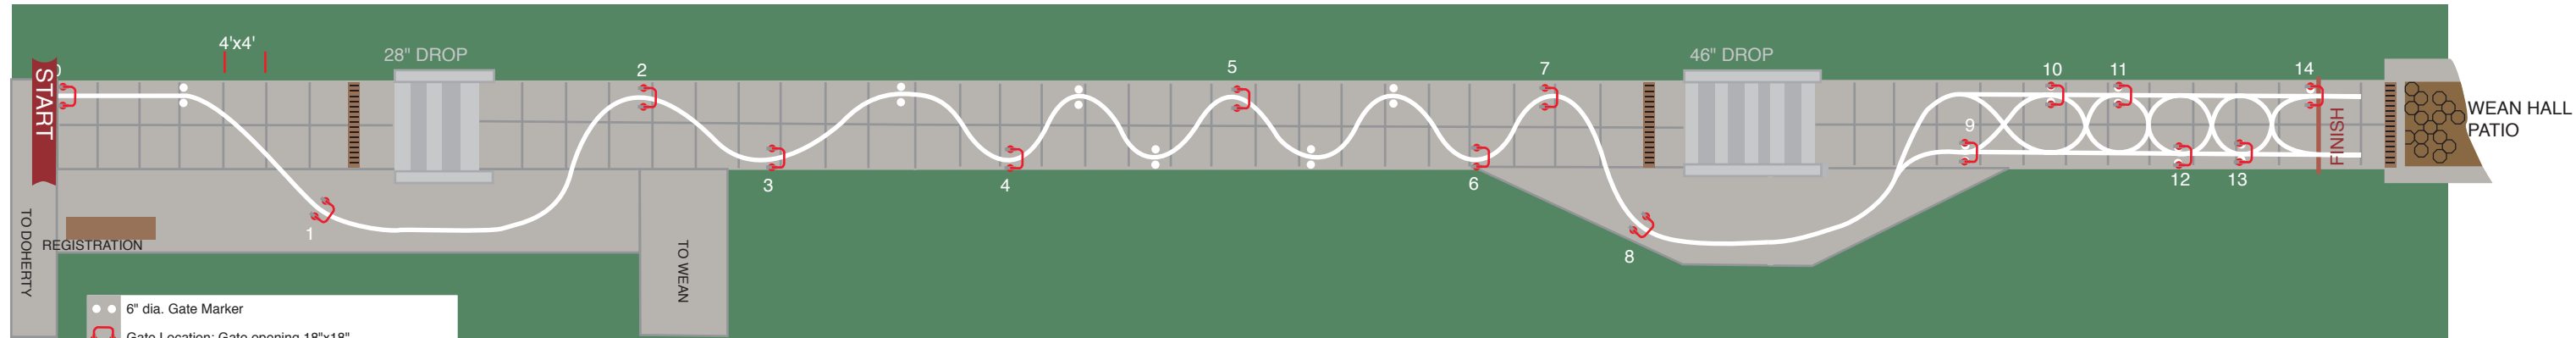

# April 21, 2017 Mobot Course Layout

- ● 6" dia. Gate Marker
- 🔴 Gate Location: Gate opening 18"x18"
- \* Actual Gate Locations will be announced 48 hours prior to race

for more details, e-mail [Mobot@cs.cmu.edu](mailto:Mobot@cs.cmu.edu), or see [www.cs.cmu.edu/mobot](http://www.cs.cmu.edu/mobot)