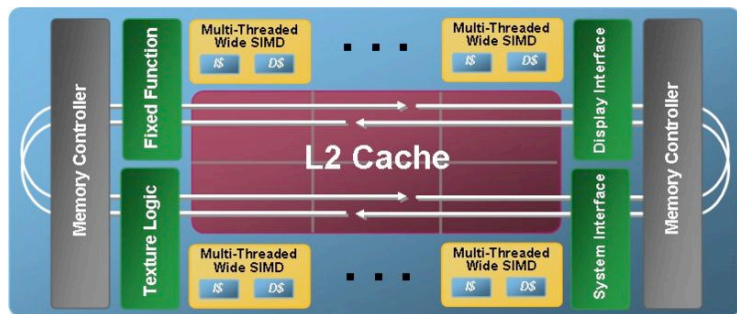

More Wimpies

+ A small fixed power cost...

Gordon

FAWN

Digression...

Larrabee (& other GPGPU)

Nehalem

GT/s: gigatransfers per second

Coupling

- Low-latency, high-bw (\$\$\$) interconnect
- Commodity - cheaper, power?

Storage

- Disks
- Flash
- DRAM
- {future possibilities}