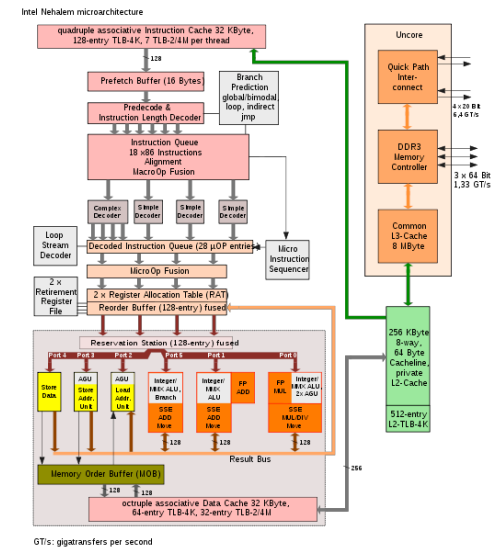

More Wimpies

+ A small fixed power cost...

Gordon

FAWN

Digression...

Larrabee (& other GPGPU)

Nehalem

GT/s: gigatransfers per second

Coupling

- Low-latency, high-bw (\$\$\$) interconnect
- Commodity - cheaper, power?

Storage

- Disks
- Flash
- DRAM
- {future possibilities}