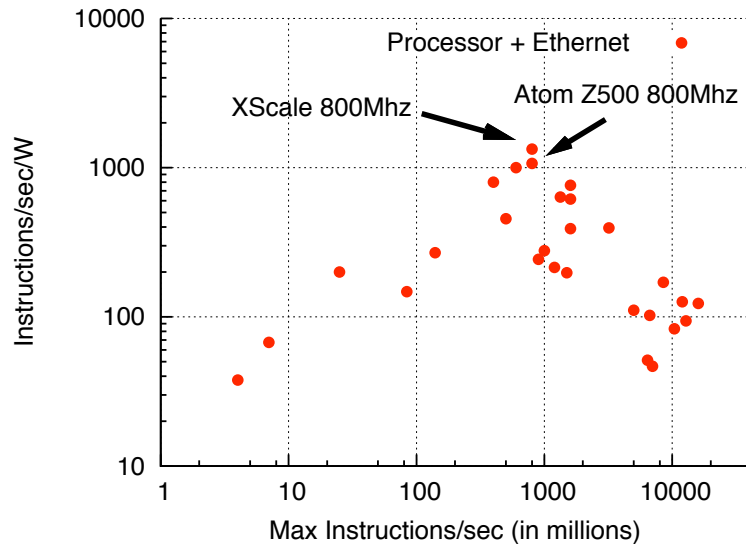

More Wimpies

+ A small fixed power cost...

Gordon

FAWN

Digression...

Larrabee (& other GPGPU)

Nehalem

GT/s: gigatransfers per second